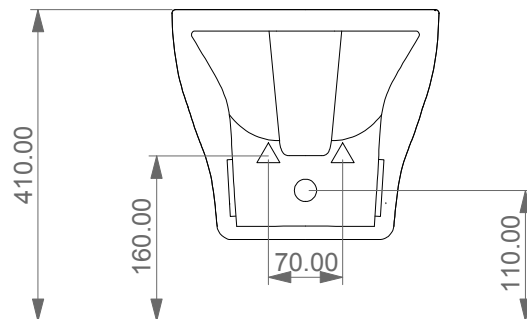

FRONT

LEFT

GSG
CERAMIC DESIGN

Bidet sospeso Speed monoforo
(senza foro su richiesta)
Speed bidet wall-hung one hole
(no hole on request)

TOP

REAR

SECTION

<p>Designation Bidet sospeso Speed monoforo (senza foro su richiesta) Speed bidet wall-hung one hole (no hole on request)</p>	<p>GSG CERAMIC DESIGN</p>
<p>Scale 1:10</p>	<p>This drawing including the respected data may neither be duplicated nor modified nor altered without the consent of GSG Ceramic Design. The use of the data/technical drawings take place at users own risk and under exclusion of any liability of GSG Ceramic Design.</p>
<p>cod. SPBISO</p>	<p>The dimensions are not binding; products are subject to changes. Measurement shown may be subjected to small variations or are indicative.</p>