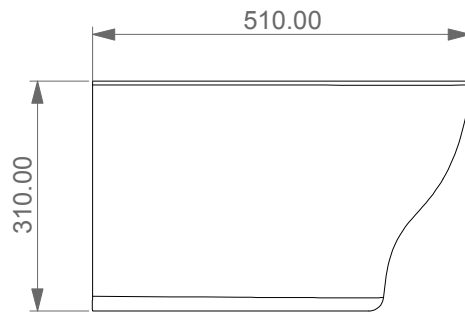

FRONT

LEFT

GSG
CERAMIC DESIGN

Bidet sospeso Speed monoforo
(senza foro su richiesta)
Speed bidet wall-hung one hole
(no hole on request)

TOP

REAR

SECTION

<p>Designation Bidet sospeso Speed monoforo (senza foro su richiesta) Speed bidet wall-hung one hole (no hole on request)</p>	<p>GSG CERAMIC DESIGN</p>
<p>Scale 1:10</p>	<p>This drawing including the respected data may neither be duplicated nor modified nor altered without the consent of GSG Ceramic Design. The use of the data/technical drawings take place at users own risk and under exclusion of any liability of GSG Ceramic Design.</p>
<p>cod. SPBISO</p>	<p>The dimensions are not binding; products are subject to changes. Measurement shown may be subjected to small variations or are indicative.</p>