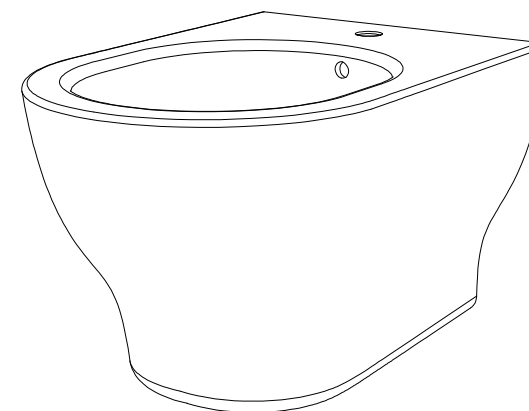

FRONT

LEFT

GSG
CERAMIC DESIGN

Bidet sospeso Speed monoforo
(senza foro su richiesta)
Speed bidet wall-hung one hole
(no hole on request)

TOP

REAR

SECTION

<p>Designation Bidet sospeso Speed monoforo (senza foro su richiesta) Speed bidet wall-hung one hole (no hole on request)</p>	<p>GSG CERAMIC DESIGN</p>
<p>Scale 1:10</p>	<p>This drawing including the respected data may neither be duplicated nor modified nor altered without the consent of GSG Ceramic Design. The use of the data/technical drawings take place at users own risk and under exclusion of any liability of GSG Ceramic Design.</p>
<p>cod. SPBISO</p>	<p>The dimensions are not binding; products are subject to changes. Measurement shown may be subjected to small variations or are indicative.</p>