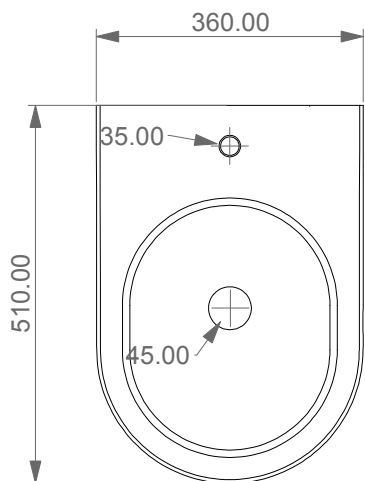

FRONT

LEFT

GSG
CERAMIC DESIGN

Bidet sospeso Speed monoforo
(senza foro su richiesta)
Speed bidet wall-hung one hole
(no hole on request)

TOP

REAR

SECTION

<p>Designation Bidet sospeso Speed monoforo (senza foro su richiesta) Speed bidet wall-hung one hole (no hole on request)</p>	<p>GSG CERAMIC DESIGN</p>
<p>Scale 1:10</p>	<p>This drawing including the respected data may neither be duplicated nor modified nor altered without the consent of GSG Ceramic Design. The use of the data/technical drawings take place at users own risk and under exclusion of any liability of GSG Ceramic Design.</p>
<p>cod. SPBISO</p>	<p>The dimensions are not binding; products are subject to changes. Measurement shown may be subjected to small variations or are indicative.</p>