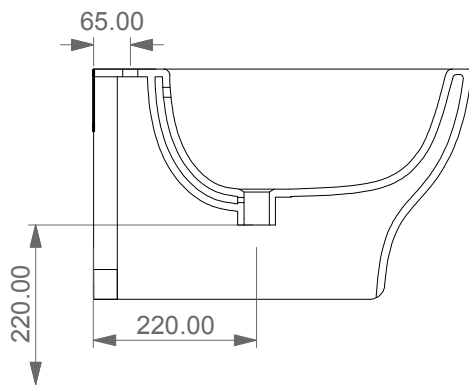

FRONT

LEFT

GSG
CERAMIC DESIGN

Bidet sospeso Speed monoforo
(senza foro su richiesta)
Speed bidet wall-hung one hole
(no hole on request)

TOP

REAR

SECTION

<p>Designation Bidet sospeso Speed monoforo (senza foro su richiesta) Speed bidet wall-hung one hole (no hole on request)</p>	<p>GSG CERAMIC DESIGN</p>
<p>Scale 1:10</p>	<p>This drawing including the respected data may neither be duplicated nor modified nor altered without the consent of GSG Ceramic Design. The use of the data/technical drawings take place at users own risk and under exclusion of any liability of GSG Ceramic Design.</p>
<p>cod. SPBISO</p>	<p>The dimensions are not binding; products are subject to changes. Measurement shown may be subjected to small variations or are indicative.</p>