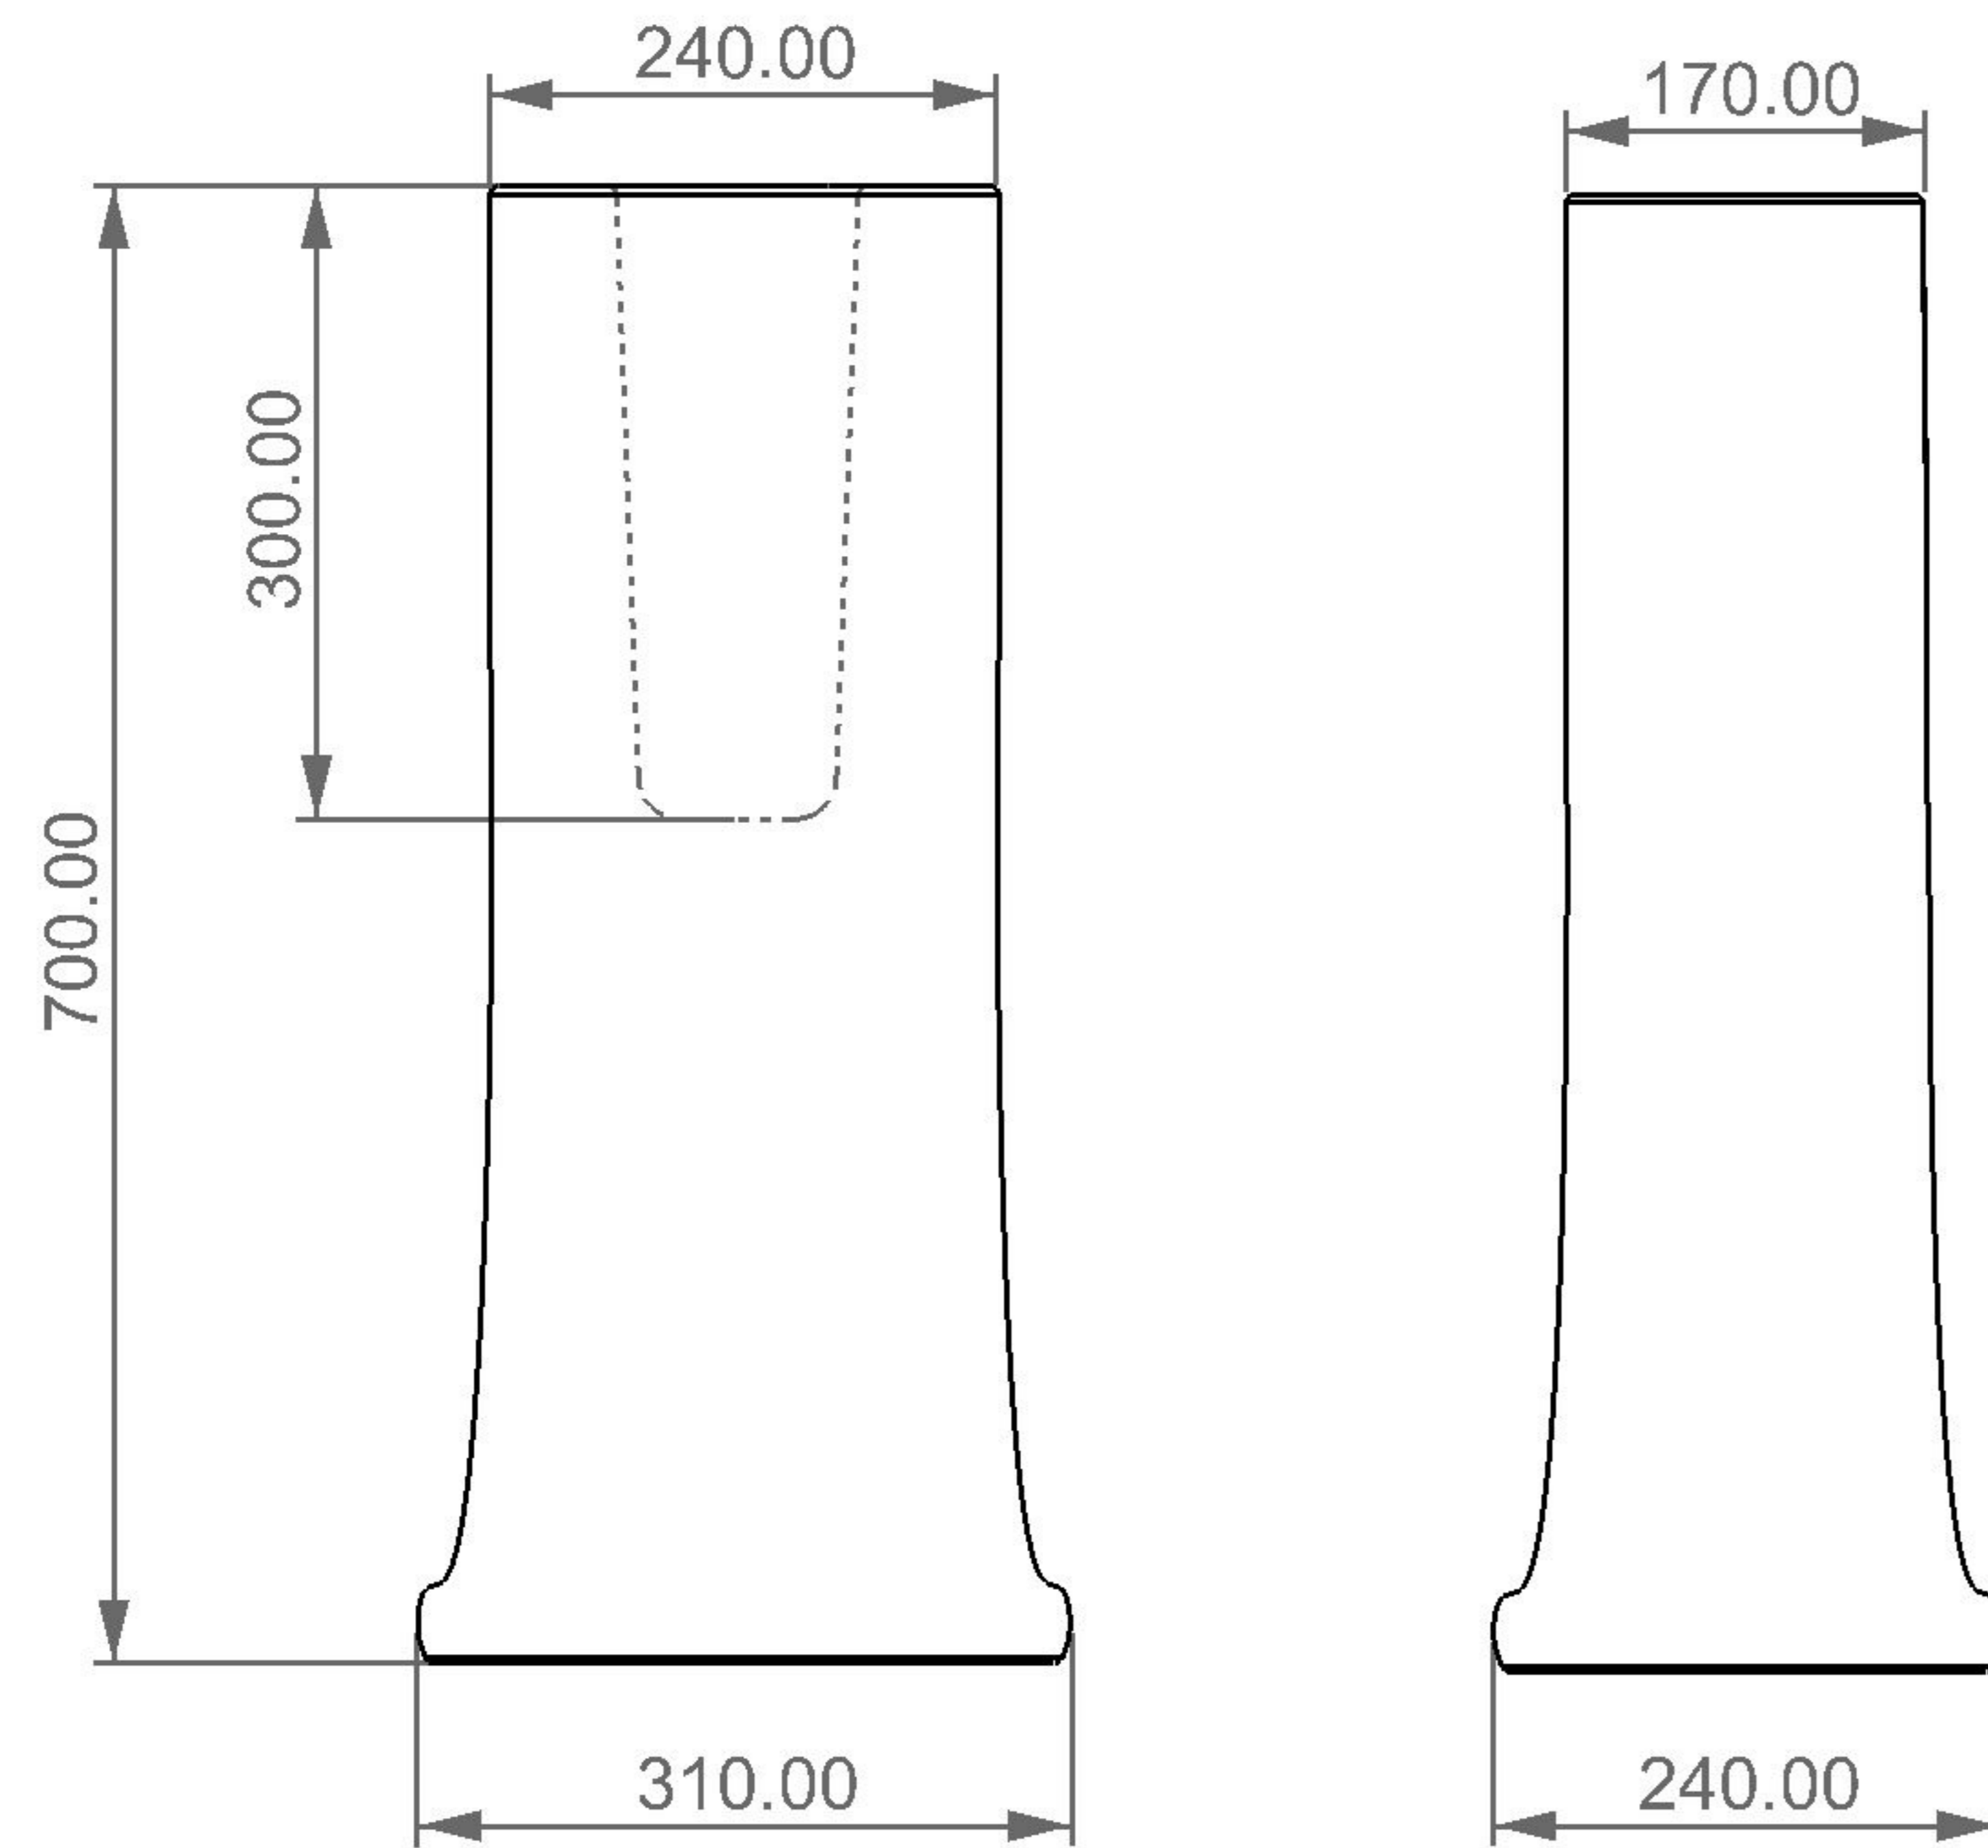

Colonna per lavabi TIME cm 75 e 95
 Washbasin column TIME cm 75 and 95

FRONT

LEFT

TOP

<p>Designation</p> <p>Colonna per lavabi TIME cm 75 e 95 Washbasin column TIME cm 75 and 95</p>	
<p>Scale</p> <p>1:10</p>	<p>This drawing including the respective data may neither be duplicated nor modified nor altered without the consent of GSG Ceramic Design. The use of the data/technical drawings take place at users own risk and under exclusion of any liability of GSG Ceramic Design. The dimensions are not binding; products are subject to changes. Measurement shown may be subjected to small variations or are indicative.</p>
<p>cod. TICOL</p>	