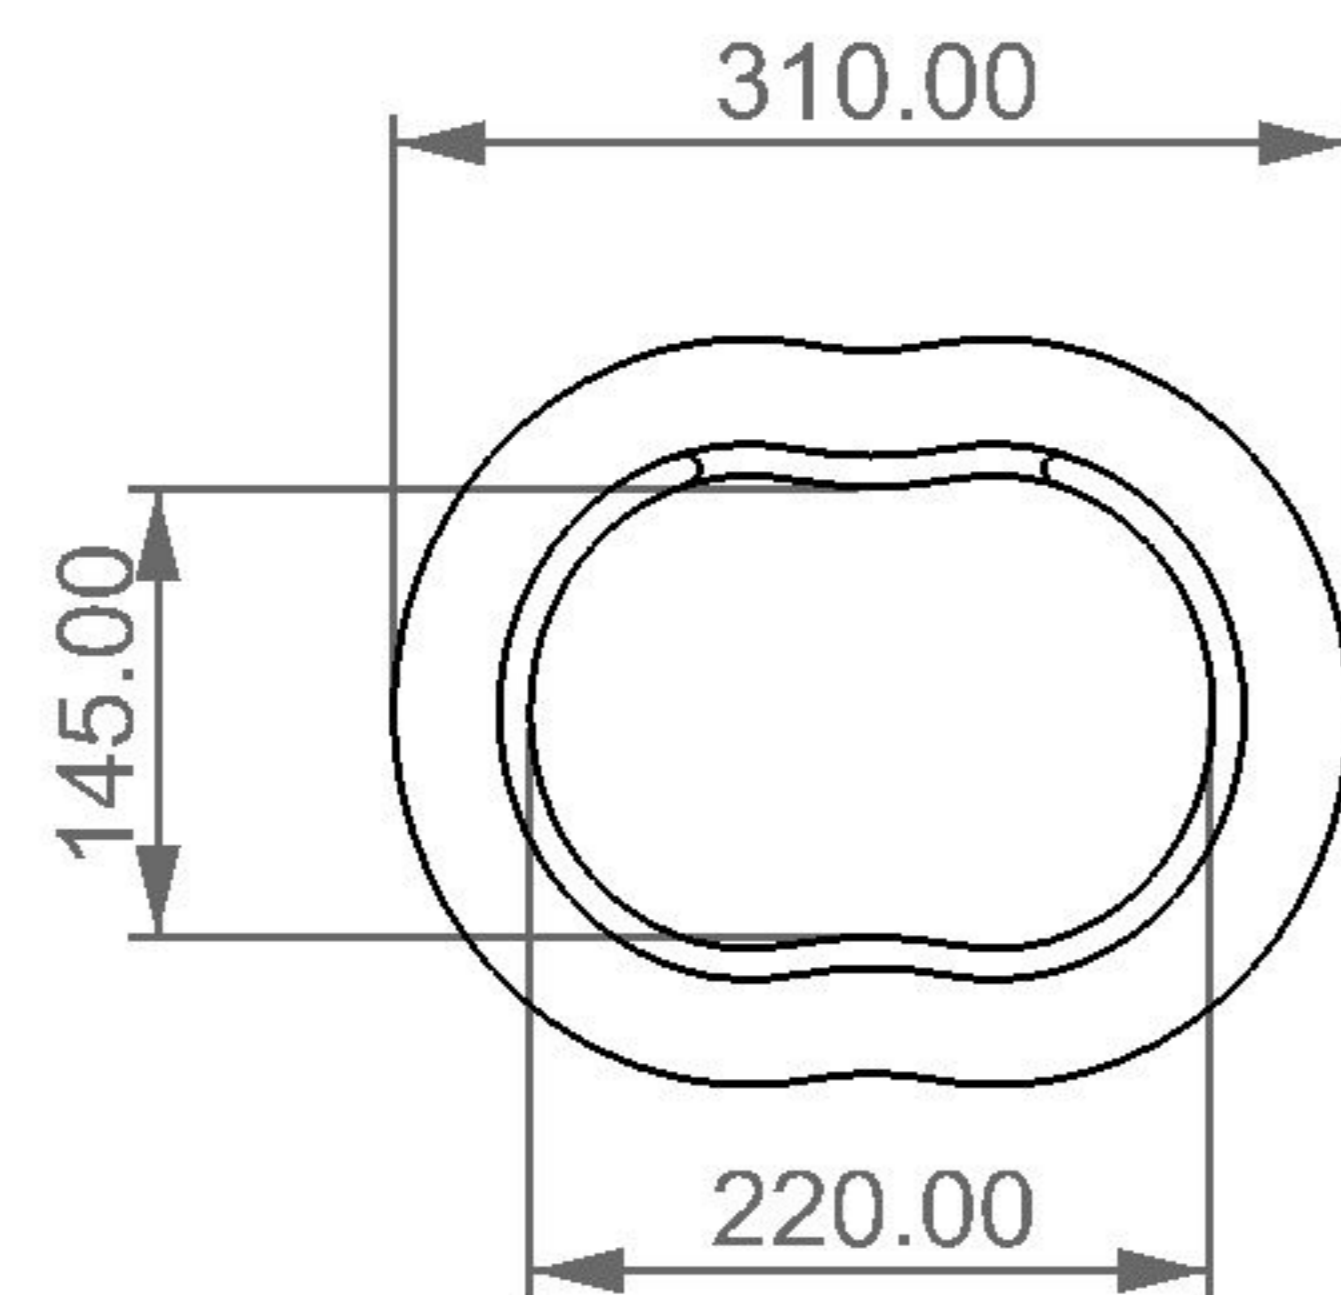

Colonna per lavabi TIME cm 75 e 95
 Washbasin column TIME cm 75 and 95

FRONT

LEFT

TOP

<p>Designation</p> <p>Colonna per lavabi TIME cm 75 e 95 Washbasin column TIME cm 75 and 95</p>	
<p>Scale</p> <p>1:10</p>	<p>This drawing including the respective data may neither be duplicated nor modified nor altered without the consent of GSG Ceramic Design. The use of the data/technical drawings take place at users own risk and under exclusion of any liability of GSG Ceramic Design. The dimensions are not binding; products are subject to changes. Measurement shown may be subjected to small variations or are indicative.</p>
<p>cod. TICOL</p>	