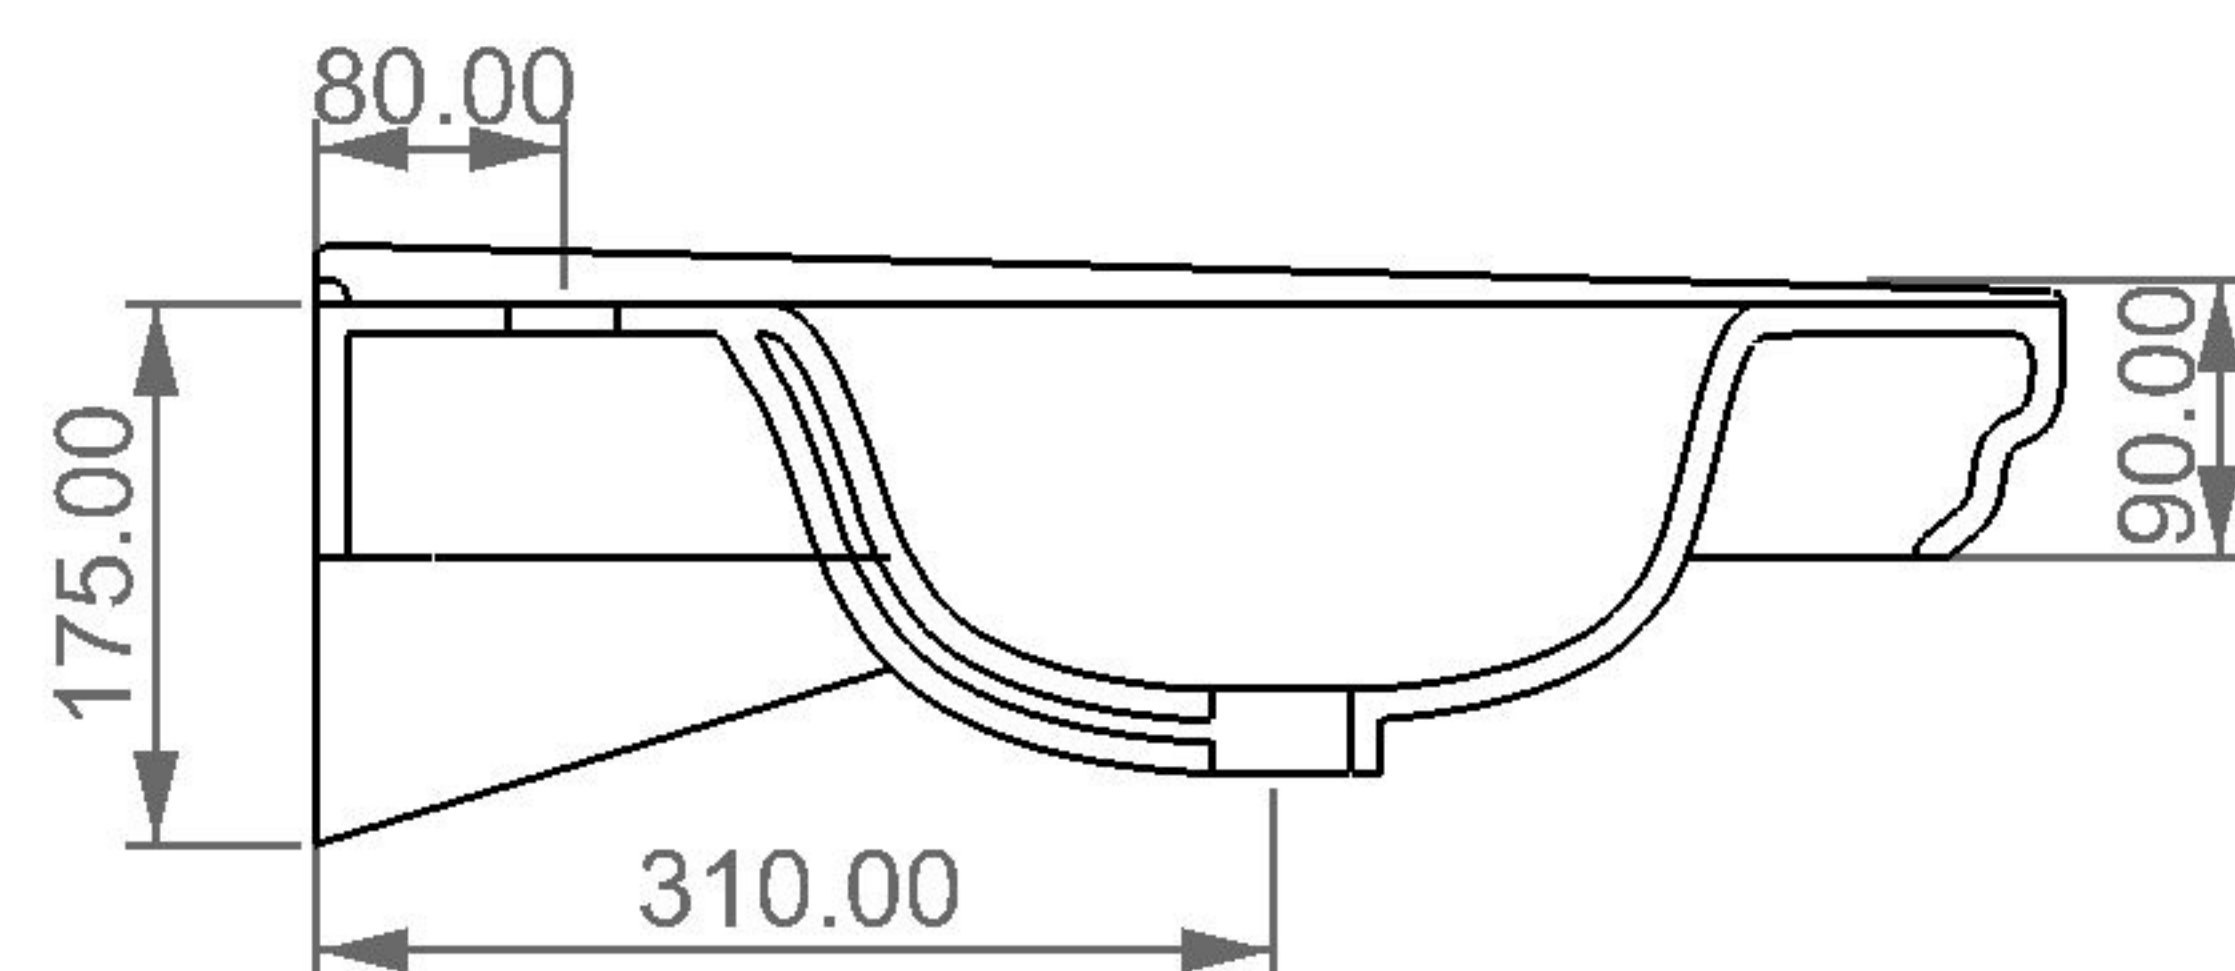

FRONT

consolle TIME cm 105

REAR

TOP

LEFT

SECTION

Designation consolle TIME cm 105	
Scale 1:10	
cod. TICON105	<p>This drawing including the respective data may neither be duplicated nor modified nor altered without the consent of GSG Ceramic Design. The use of the data/technical drawings take place at users own risk and under exclusion of any liability of GSG Ceramic Design. The dimensions are not binding; products are subject to changes. Measurement shown may be subjected to small variations or are indicative.</p>