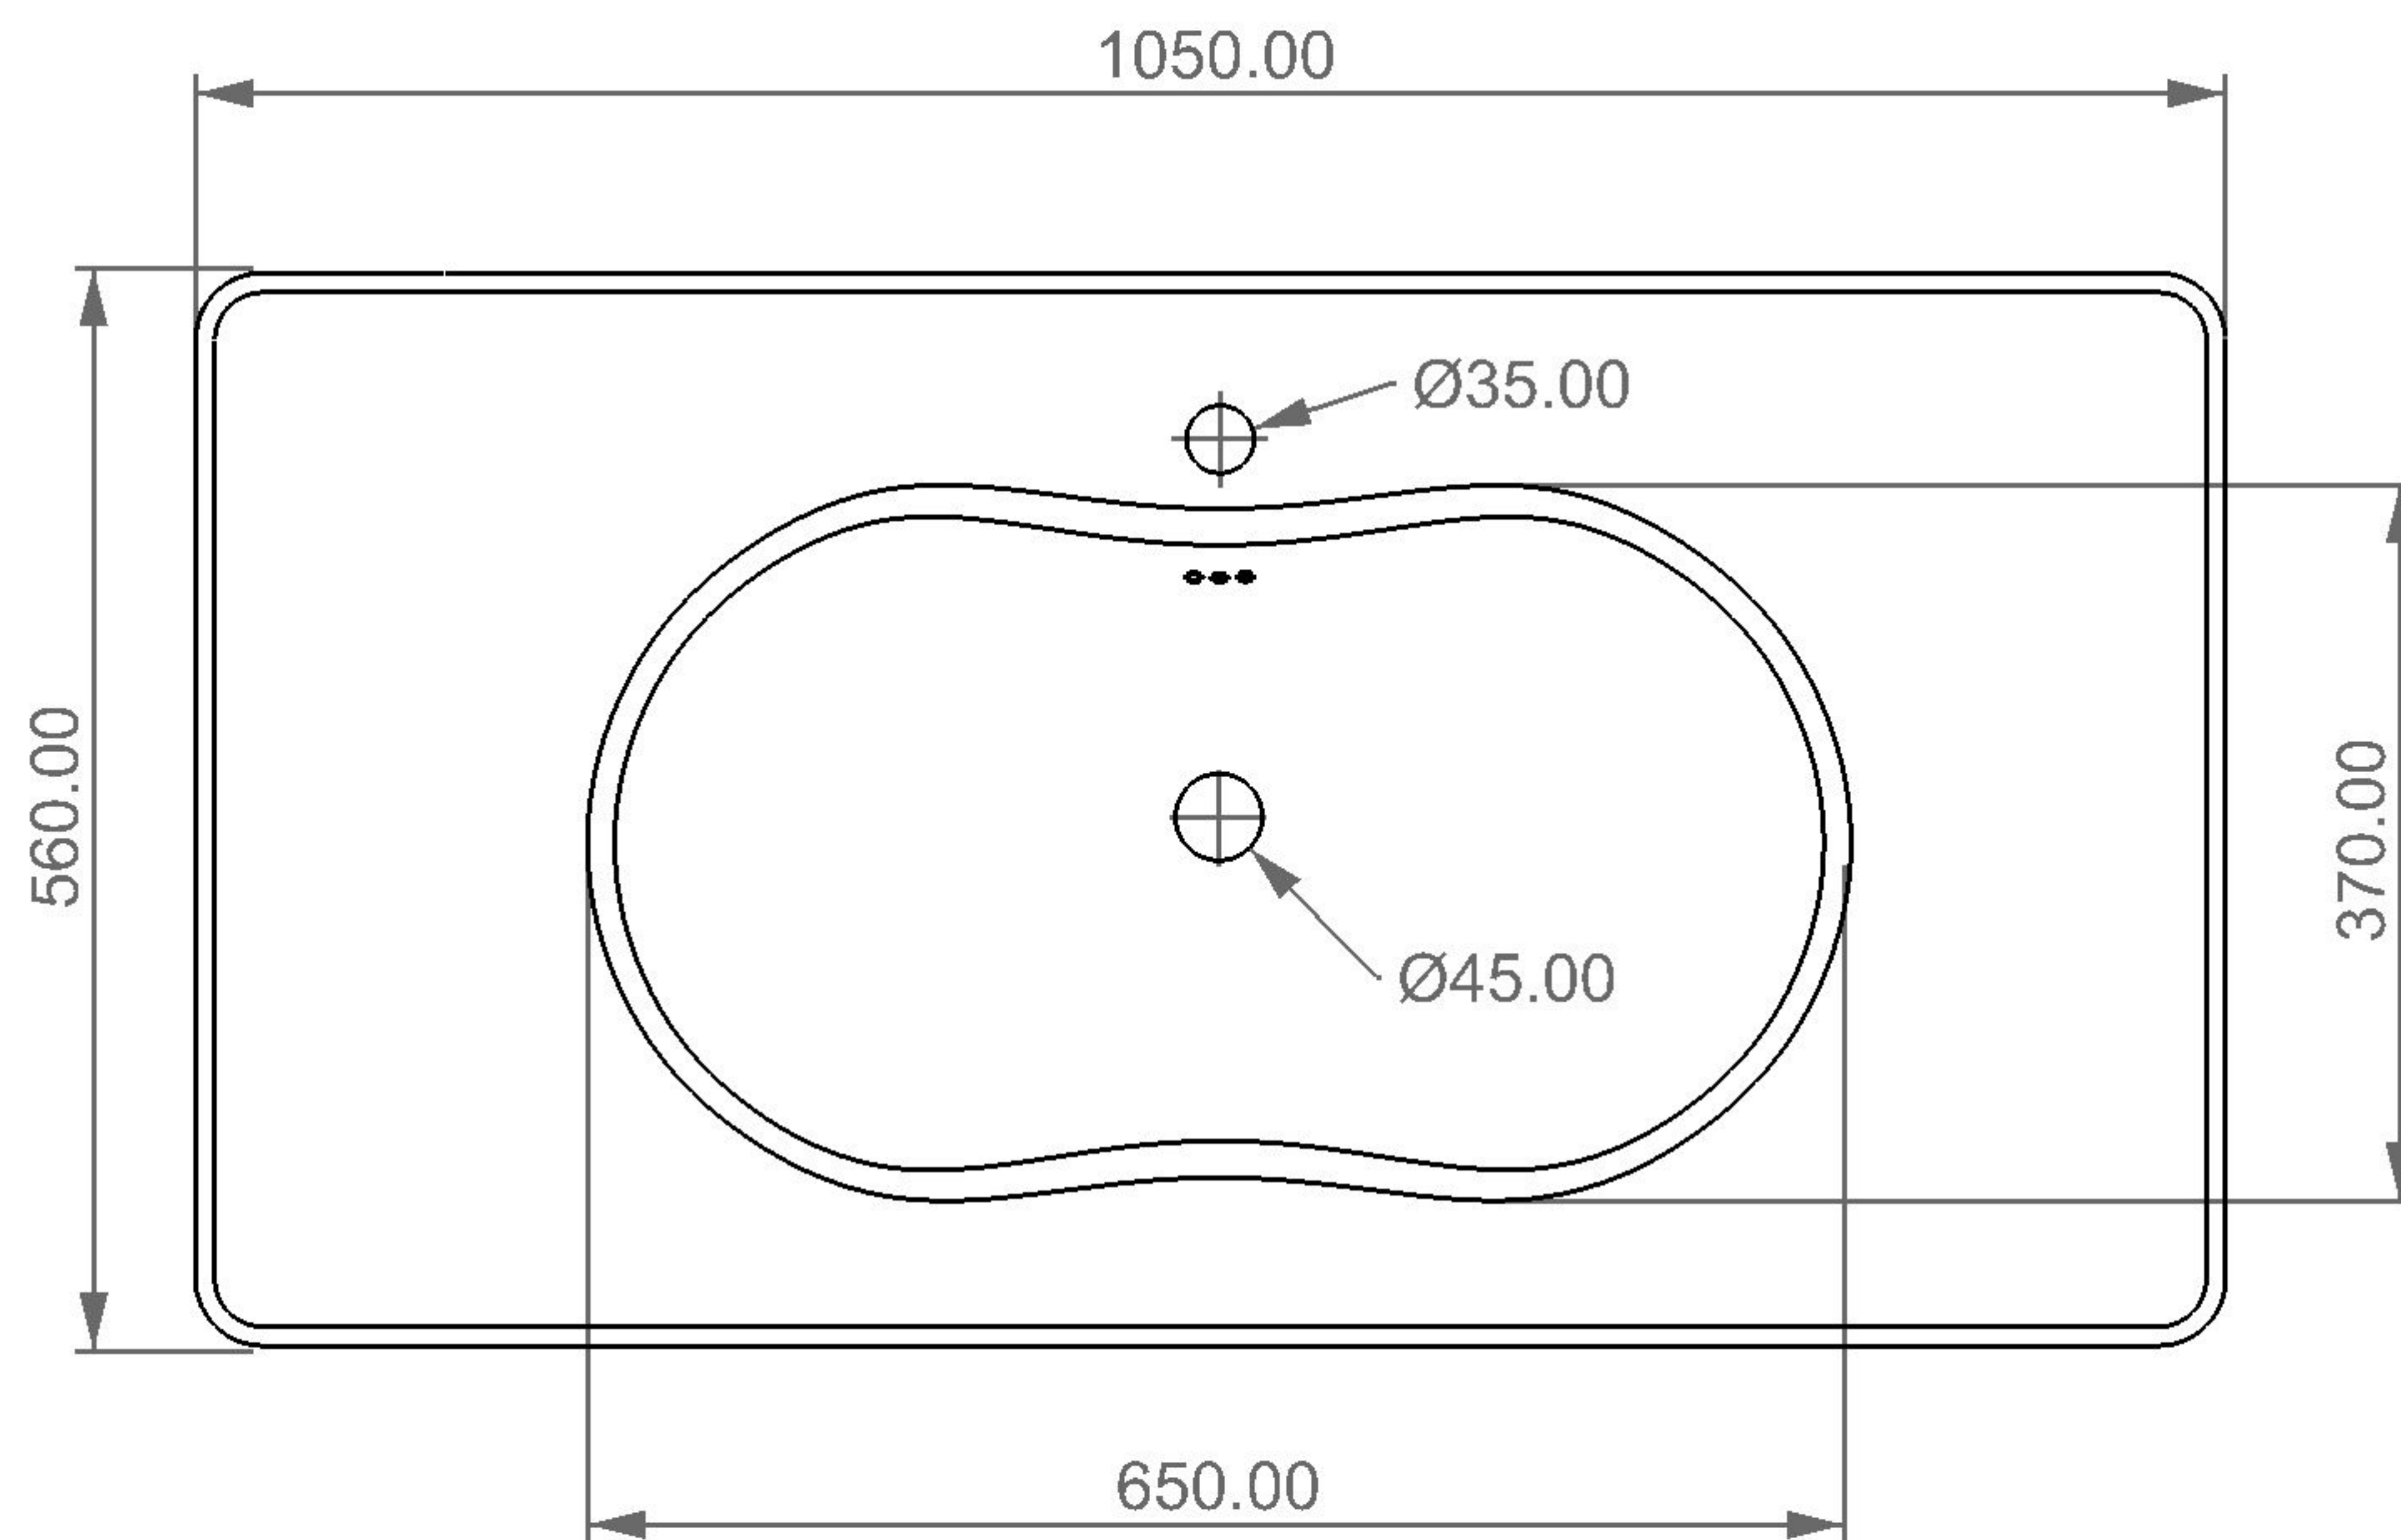

FRONT

consolle TIME cm 105

REAR

TOP

LEFT

SECTION

Designation consolle TIME cm 105	
Scale 1:10	
cod. TICON105	<p>This drawing including the respective data may neither be duplicated nor modified nor altered without the consent of GSG Ceramic Design. The use of the data/technical drawings take place at users own risk and under exclusion of any liability of GSG Ceramic Design. The dimensions are not binding; products are subject to changes. Measurement shown may be subjected to small variations or are indicative.</p>