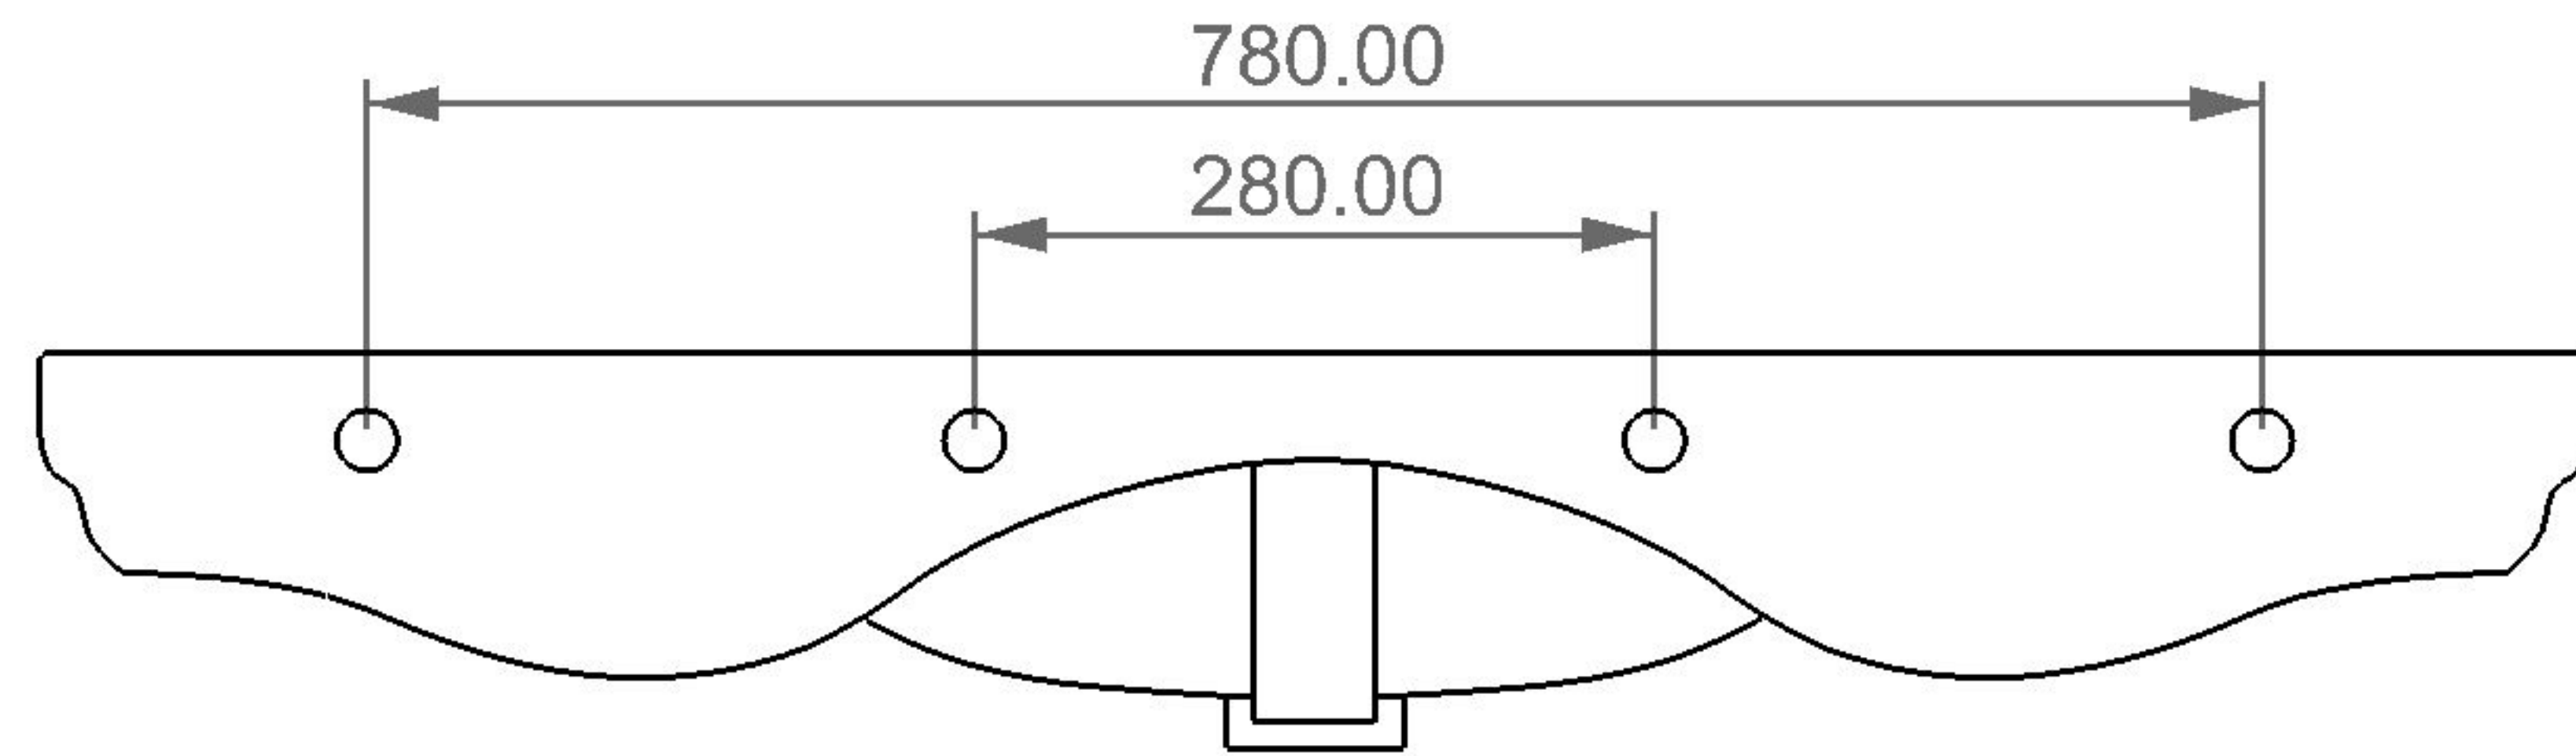

FRONT

consolle TIME cm 105

REAR

TOP

LEFT

SECTION

Designation consolle TIME cm 105	
Scale 1:10	
cod. TICON105	<p>This drawing including the respective data may neither be duplicated nor modified nor altered without the consent of GSG Ceramic Design. The use of the data/technical drawings take place at users own risk and under exclusion of any liability of GSG Ceramic Design. The dimensions are not binding; products are subject to changes. Measurement shown may be subjected to small variations or are indicative.</p>