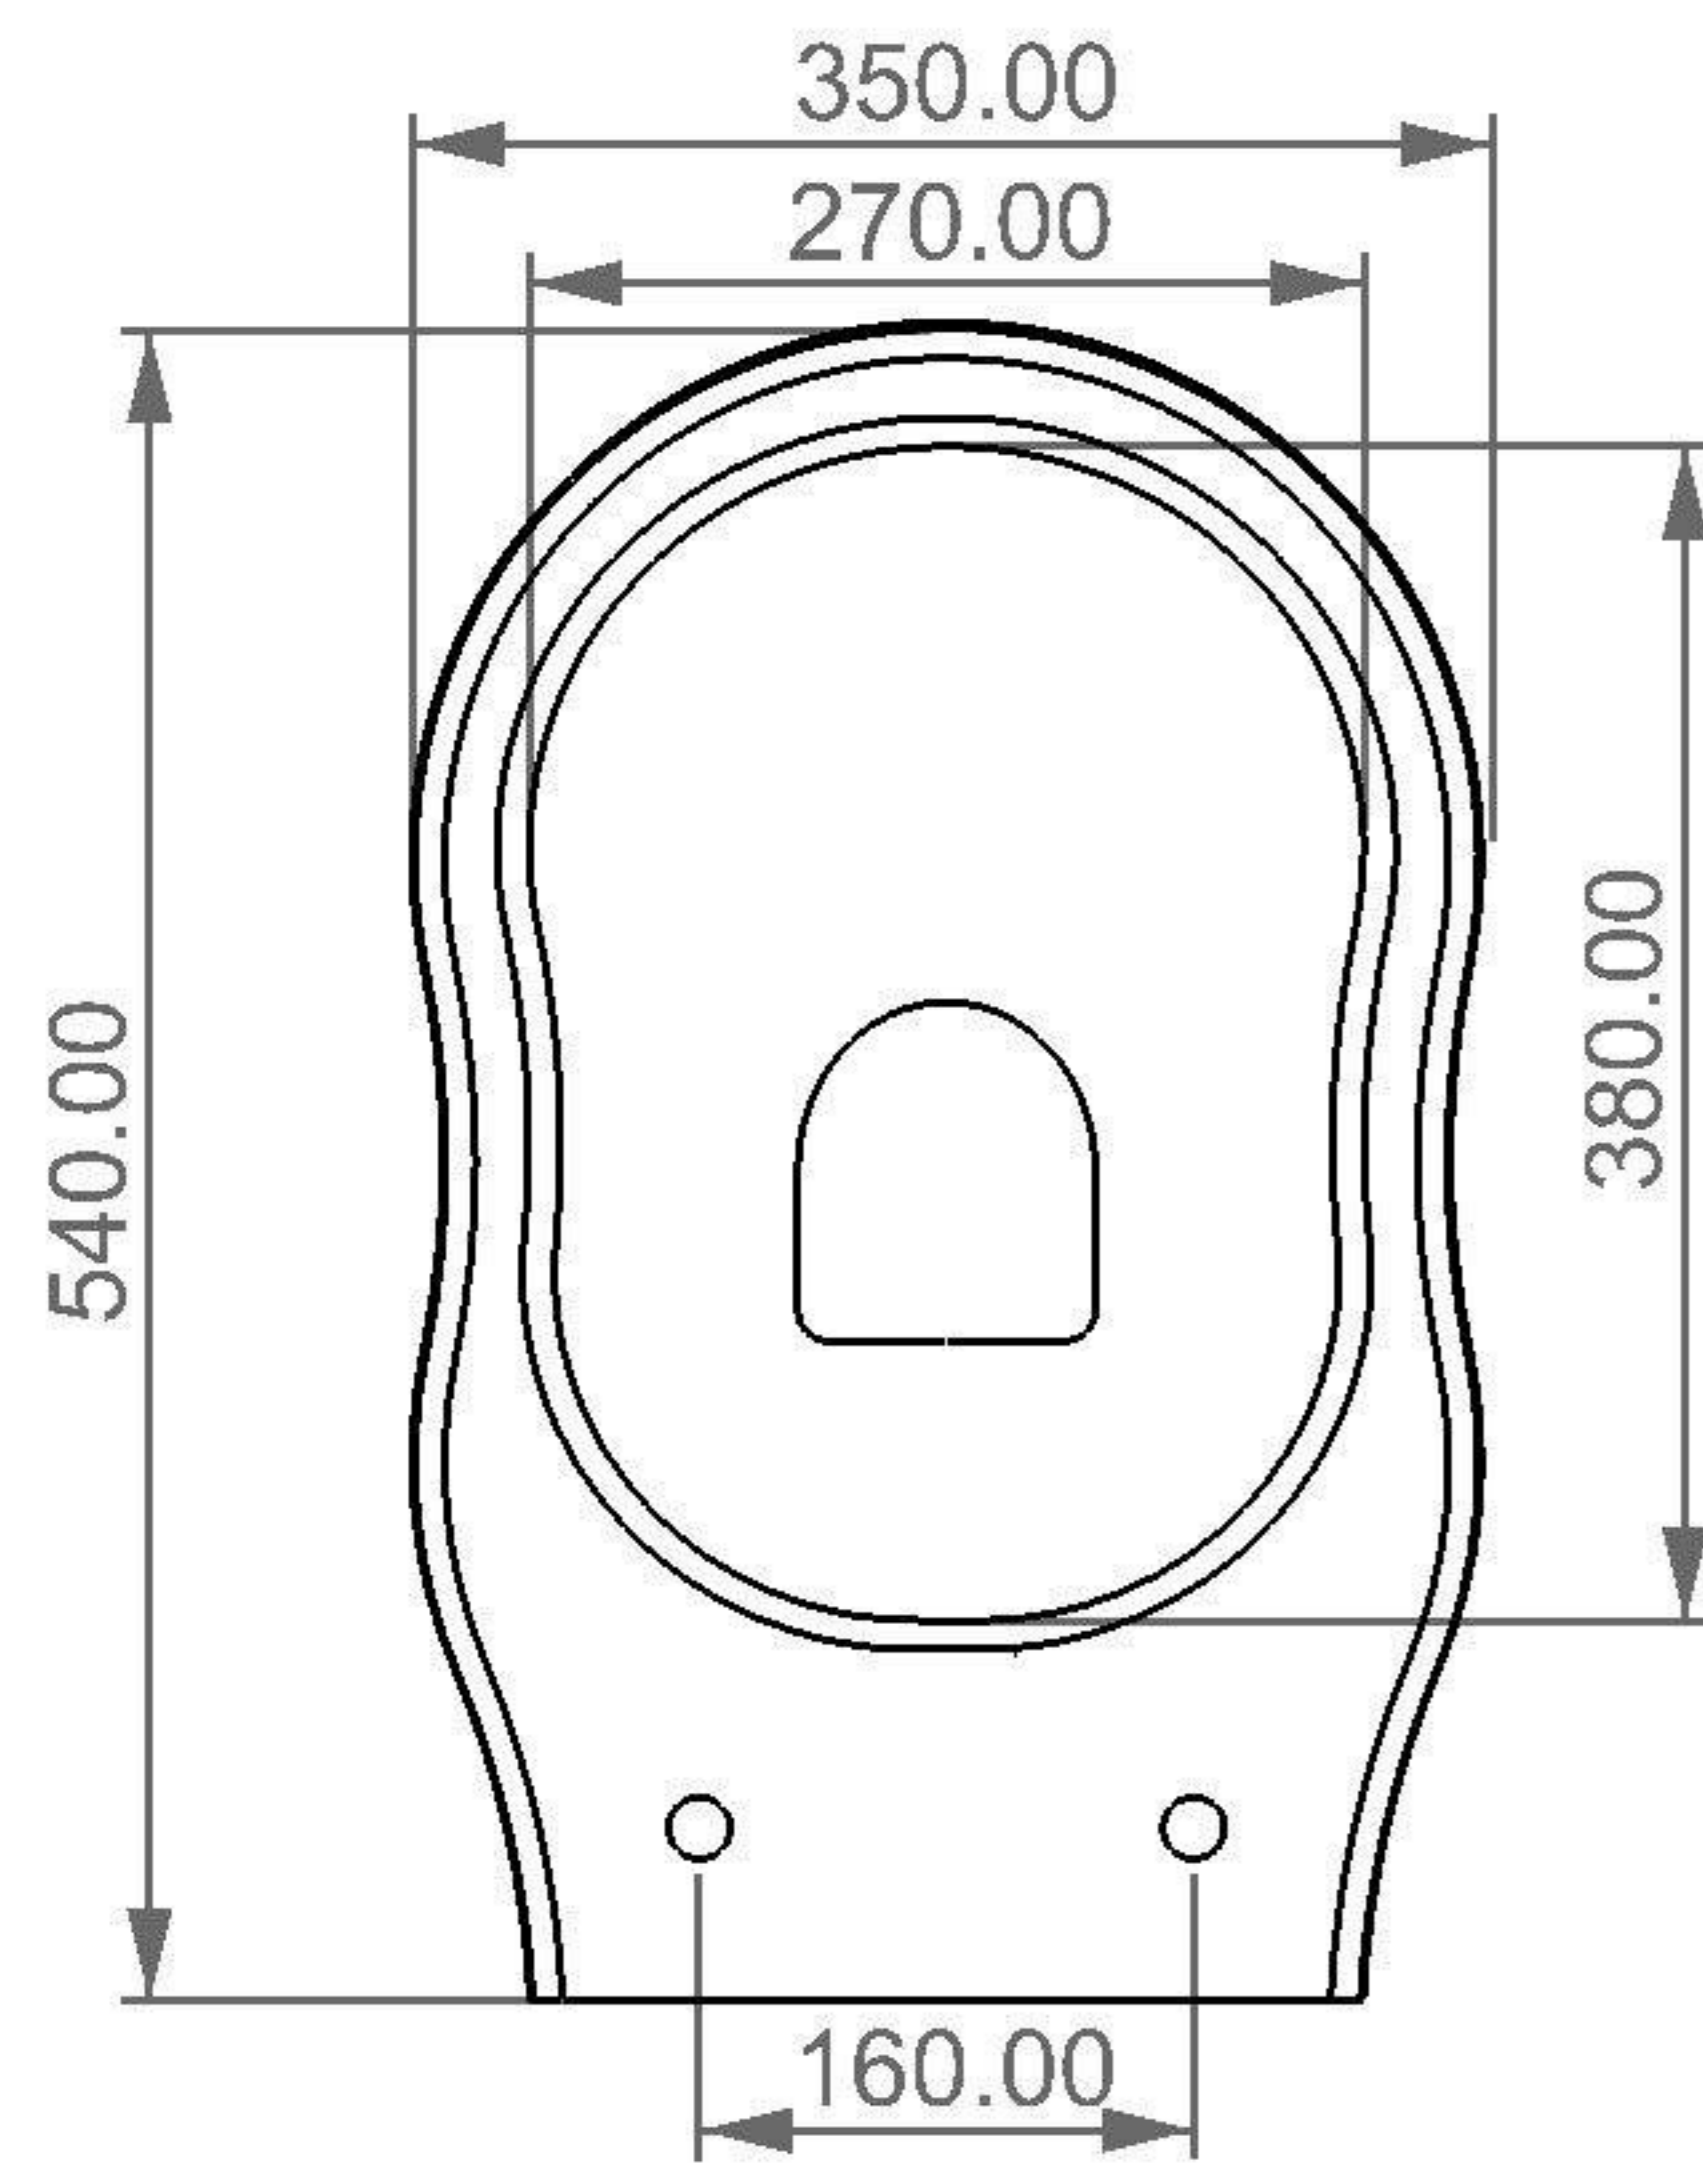

GSG
CERAMIC DESIGN

wc terra TIME
wc back to wall TIME

FRONT

LEFT

TOP

REAR

SECTION

Designation wc terra TIME wc back to wall TIME	
Scale 1:10	This drawing including the respective data may neither be duplicated nor modified nor altered without the consent of GSG Ceramic Design. The use of the data/technical drawings take place at users own risk and under exclusion of any liability of GSG Ceramic Design. The dimensions are not binding; products are subject to changes. Measurement shown may be subjected to small variations or are indicative.
cod. TIWC01	

GSG
CERAMIC DESIGN

bidet terra TIME
bidet back to wall TIME

FRONT

LEFT

TOP

REAR

SECTION

Designation bidet terra TIME bidet back to wall TIME	GSG CERAMIC DESIGN
Scale 1:10	This drawing including the respective data may neither be duplicated nor modified nor altered without the consent of GSG Ceramic Design. The use of the data/technical drawings take place at users own risk and under exclusion of any liability of GSG Ceramic Design. The dimensions are not binding; products are subject to changes. Measurement shown may be subjected to small variations or are indicative.
cod. TIBI01	