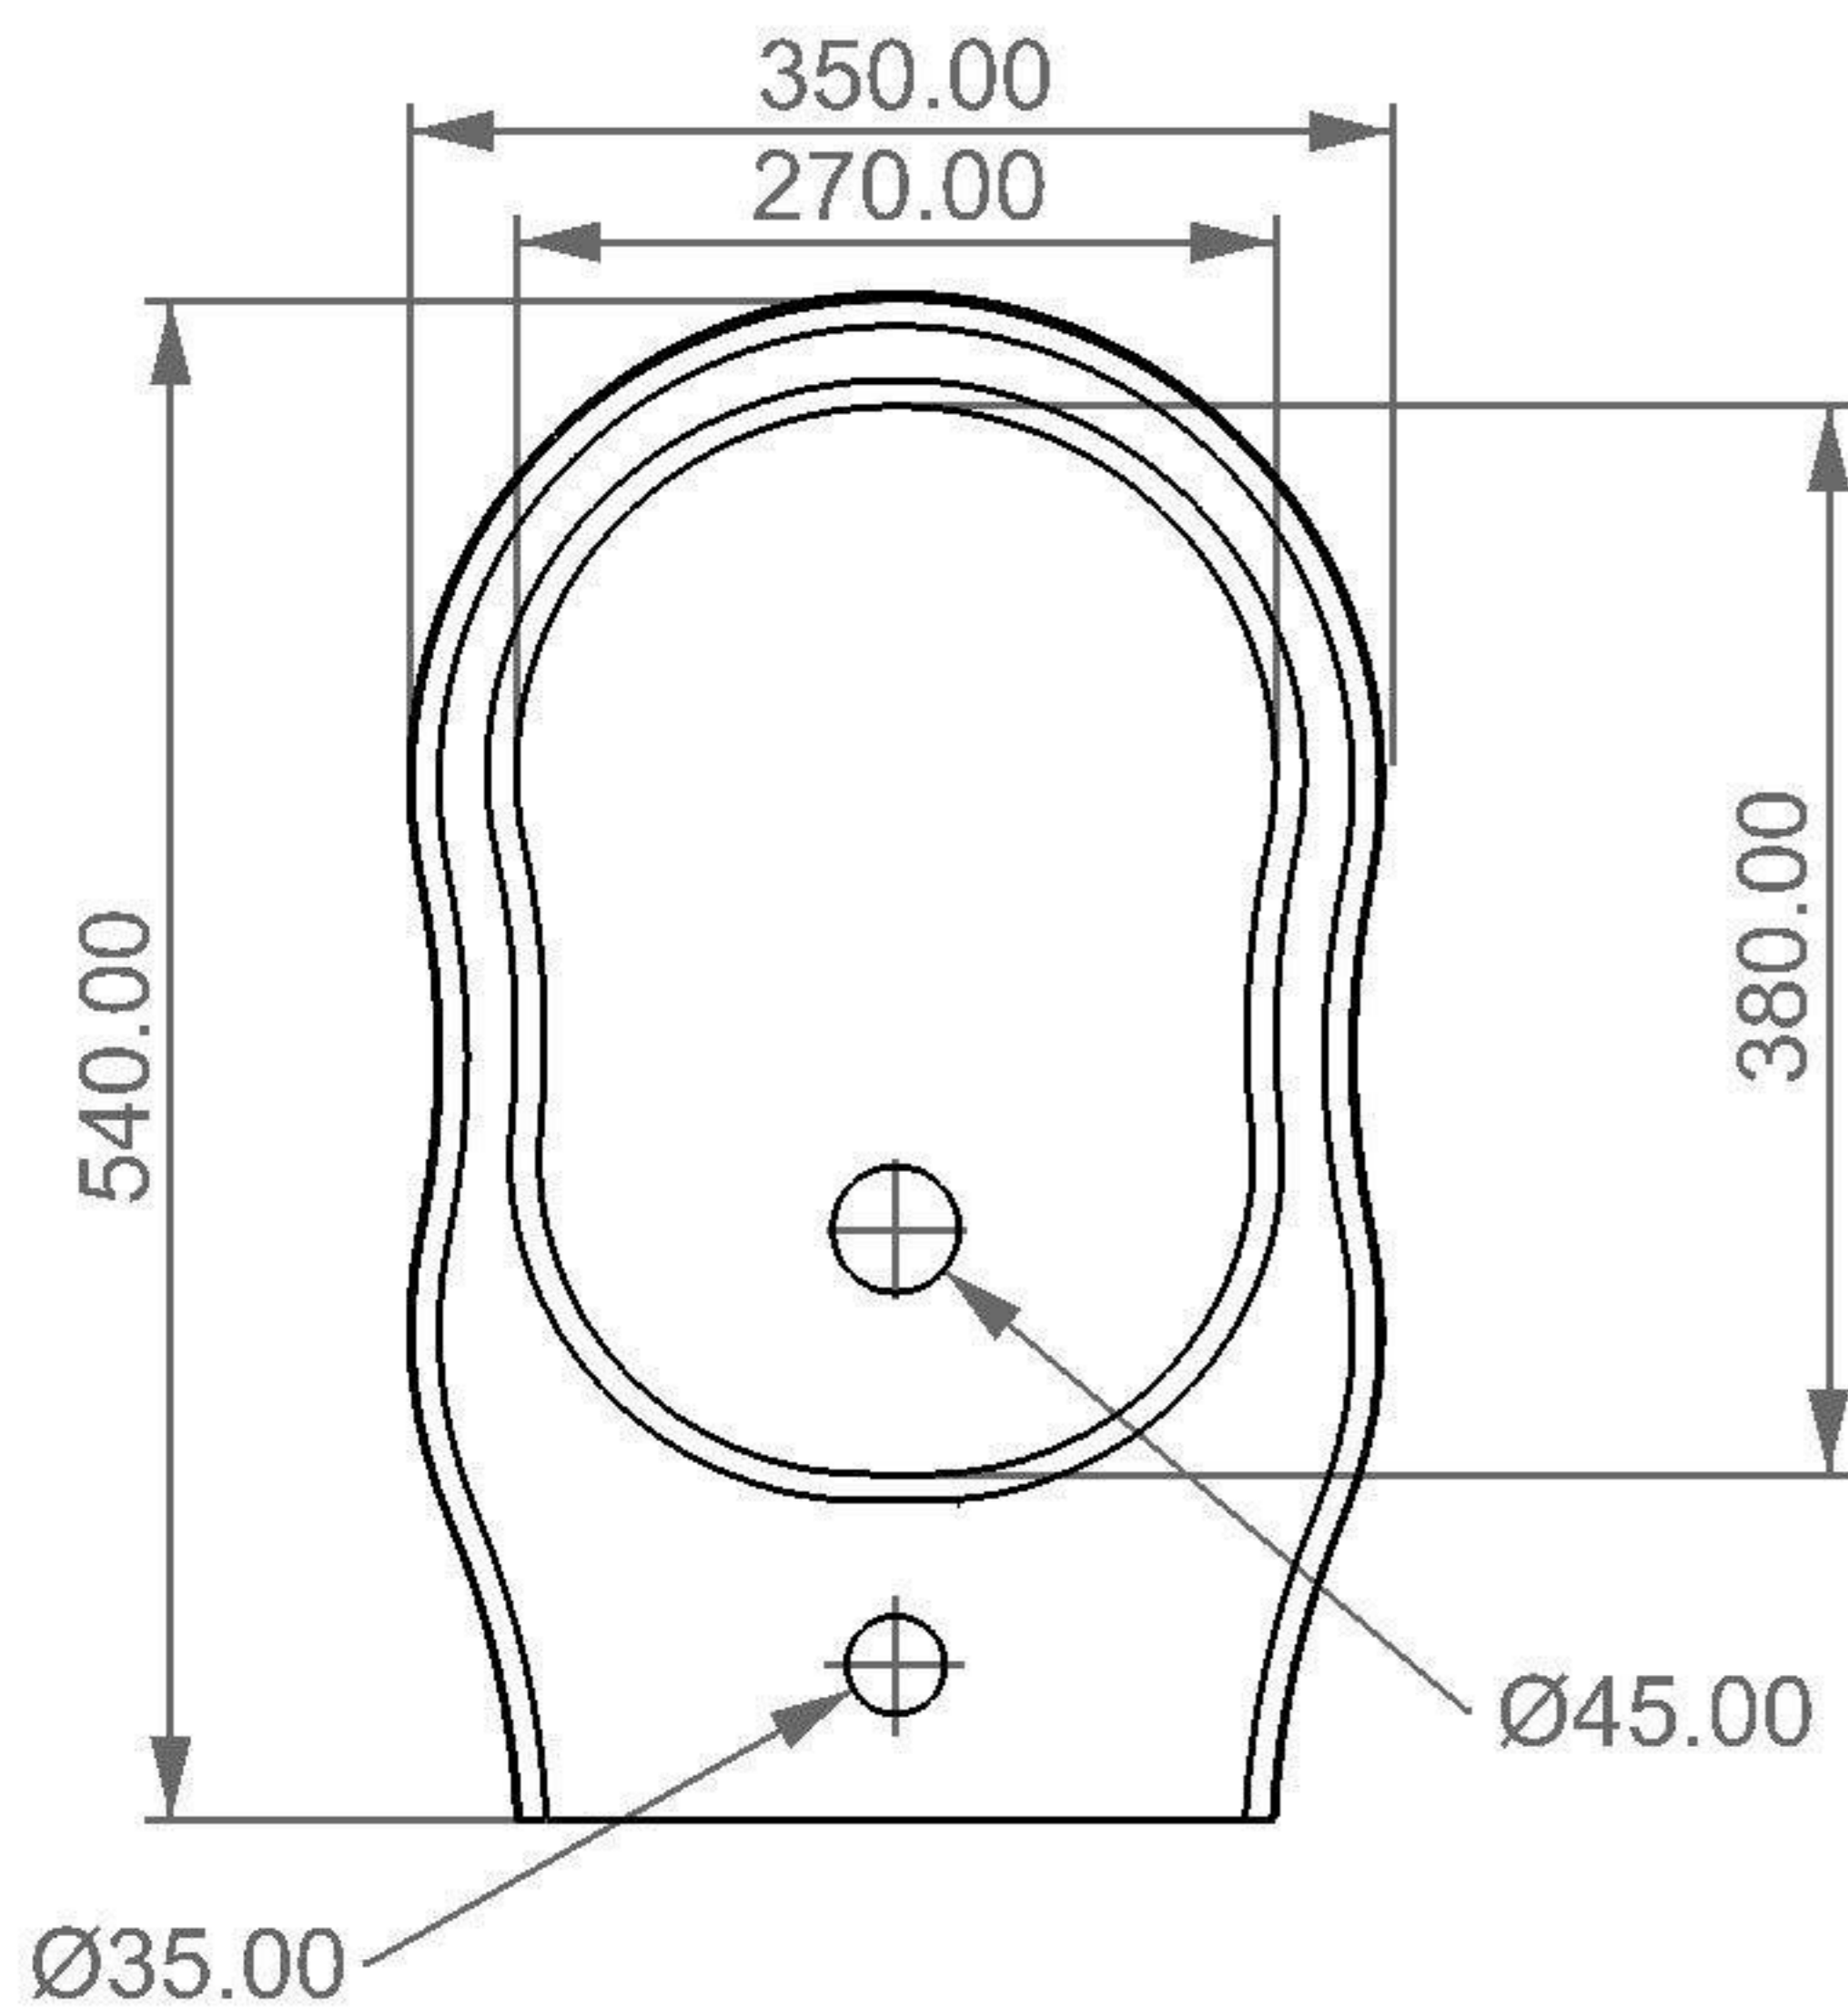

GSG
CERAMIC DESIGN

wc terra TIME
wc back to wall TIME

FRONT

LEFT

TOP

REAR

SECTION

Designation wc terra TIME wc back to wall TIME	
Scale 1:10	This drawing including the respective data may neither be duplicated nor modified nor altered without the consent of GSG Ceramic Design. The use of the data/technical drawings take place at users own risk and under exclusion of any liability of GSG Ceramic Design. The dimensions are not binding; products are subject to changes. Measurement shown may be subjected to small variations or are indicative.
cod. TIWC01	

GSG
CERAMIC DESIGN

bidet terra TIME
bidet back to wall TIME

FRONT

LEFT

TOP

REAR

SECTION

Designation bidet terra TIME bidet back to wall TIME	GSG CERAMIC DESIGN
Scale 1:10	This drawing including the respective data may neither be duplicated nor modified nor altered without the consent of GSG Ceramic Design. The use of the data/technical drawings take place at users own risk and under exclusion of any liability of GSG Ceramic Design. The dimensions are not binding; products are subject to changes. Measurement shown may be subjected to small variations or are indicative.
cod. TIBI01	