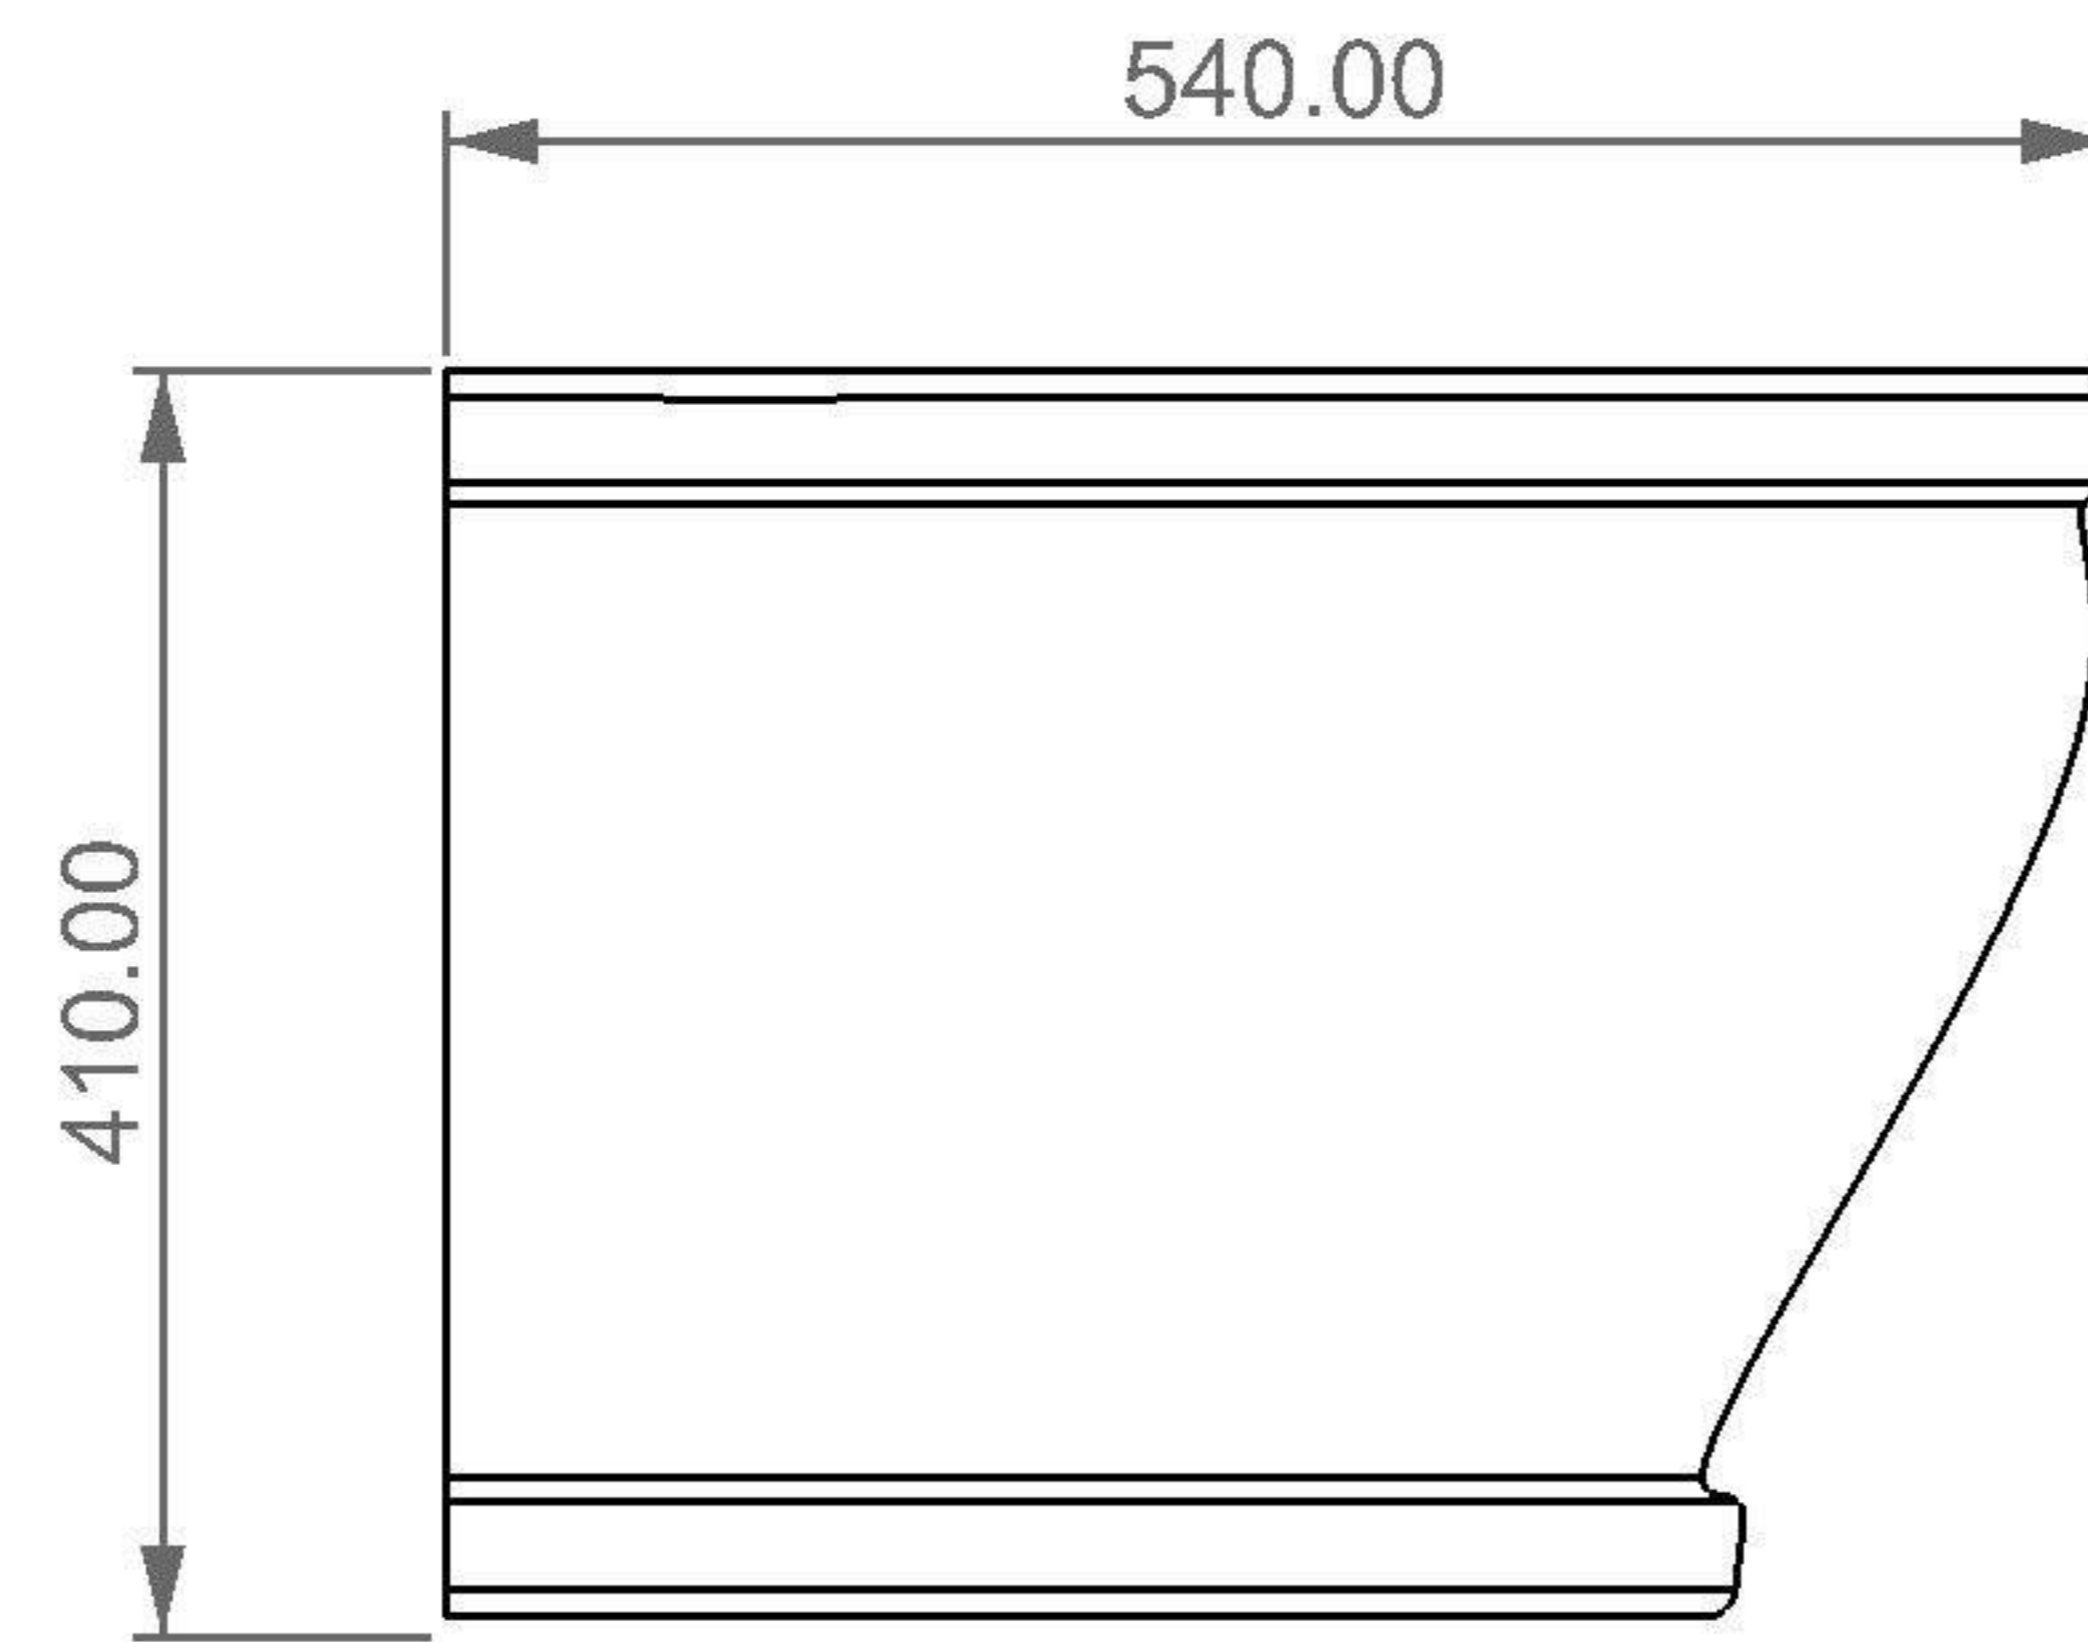

GSG
CERAMIC DESIGN

wc terra TIME
wc back to wall TIME

FRONT

LEFT

TOP

REAR

SECTION

Designation wc terra TIME wc back to wall TIME	
Scale 1:10	This drawing including the respective data may neither be duplicated nor modified nor altered without the consent of GSG Ceramic Design. The use of the data/technical drawings take place at users own risk and under exclusion of any liability of GSG Ceramic Design. The dimensions are not binding; products are subject to changes. Measurement shown may be subjected to small variations or are indicative.
cod. TIWC01	

GSG
CERAMIC DESIGN

bidet terra TIME
bidet back to wall TIME

FRONT

LEFT

TOP

REAR

SECTION

Designation bidet terra TIME bidet back to wall TIME	GSG CERAMIC DESIGN
Scale 1:10	This drawing including the respective data may neither be duplicated nor modified nor altered without the consent of GSG Ceramic Design. The use of the data/technical drawings take place at users own risk and under exclusion of any liability of GSG Ceramic Design. The dimensions are not binding; products are subject to changes. Measurement shown may be subjected to small variations or are indicative.
cod. TIBI01	