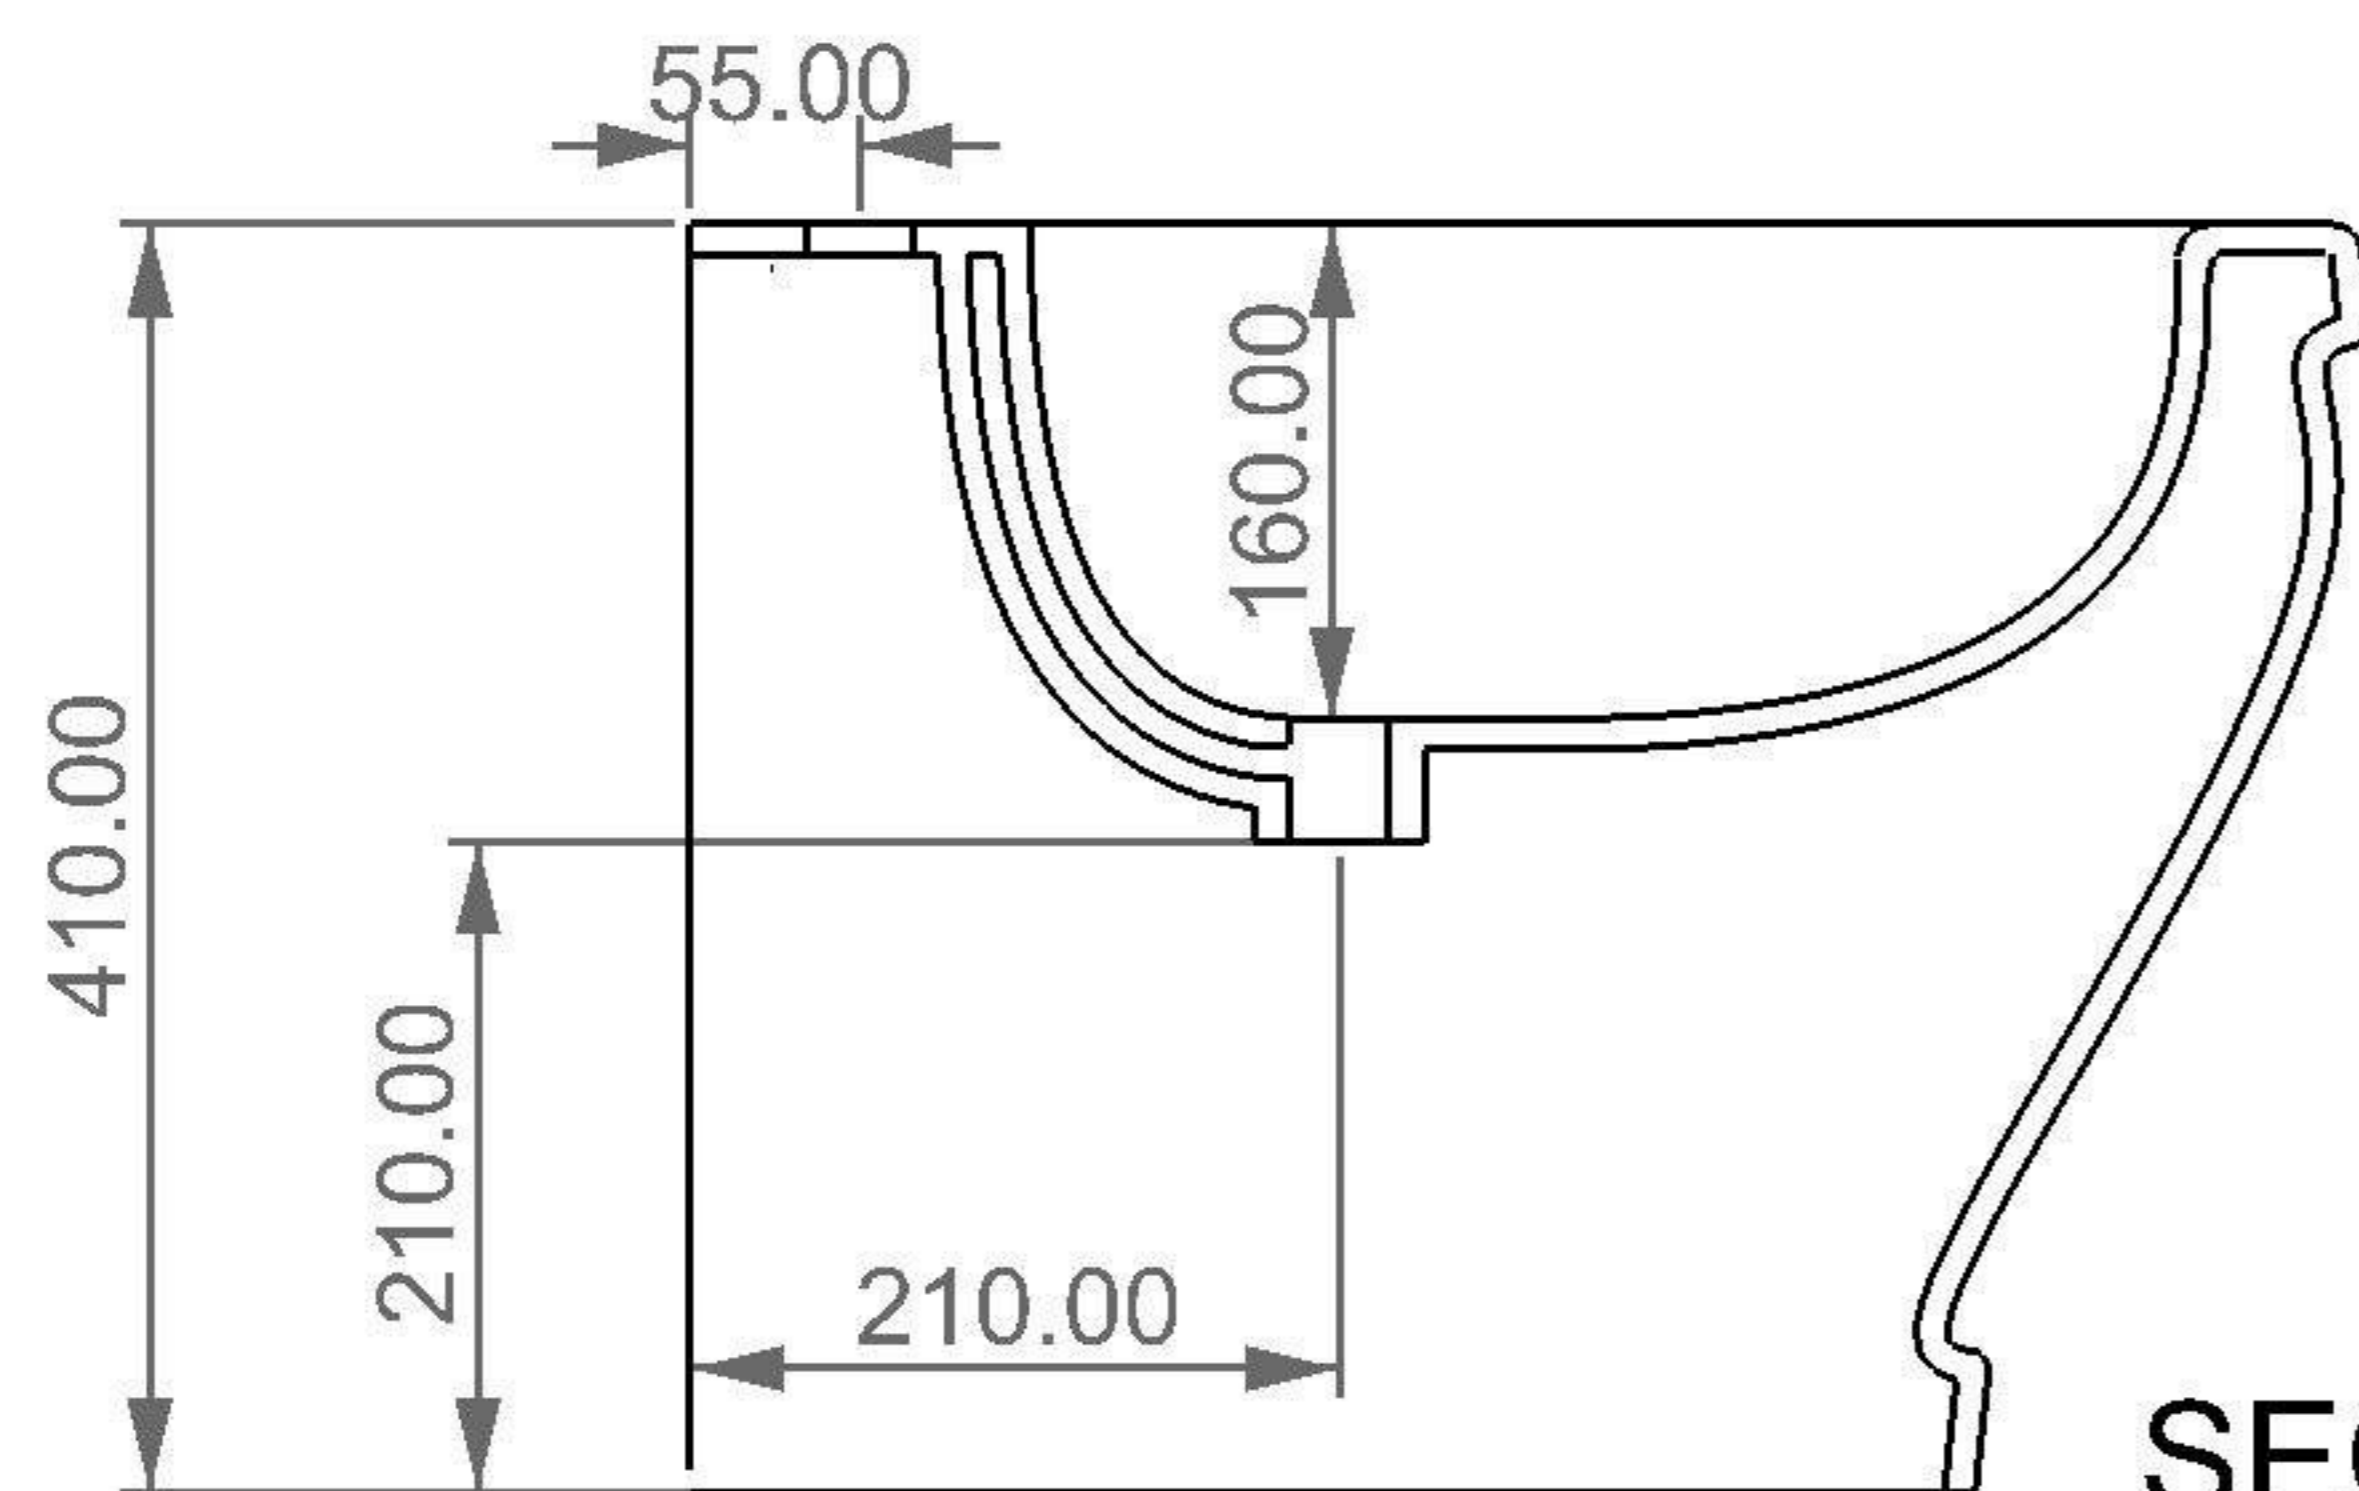

GSG
CERAMIC DESIGN

wc terra TIME
wc back to wall TIME

FRONT

LEFT

TOP

REAR

SECTION

Designation wc terra TIME wc back to wall TIME	
Scale 1:10	This drawing including the respective data may neither be duplicated nor modified nor altered without the consent of GSG Ceramic Design. The use of the data/technical drawings take place at users own risk and under exclusion of any liability of GSG Ceramic Design. The dimensions are not binding; products are subject to changes. Measurement shown may be subjected to small variations or are indicative.
cod. TIWC01	

GSG
CERAMIC DESIGN

bidet terra TIME
bidet back to wall TIME

FRONT

LEFT

TOP

REAR

SECTION

Designation bidet terra TIME bidet back to wall TIME	GSG CERAMIC DESIGN
Scale 1:10	This drawing including the respective data may neither be duplicated nor modified nor altered without the consent of GSG Ceramic Design. The use of the data/technical drawings take place at users own risk and under exclusion of any liability of GSG Ceramic Design. The dimensions are not binding; products are subject to changes. Measurement shown may be subjected to small variations or are indicative.
cod. TIBI01	