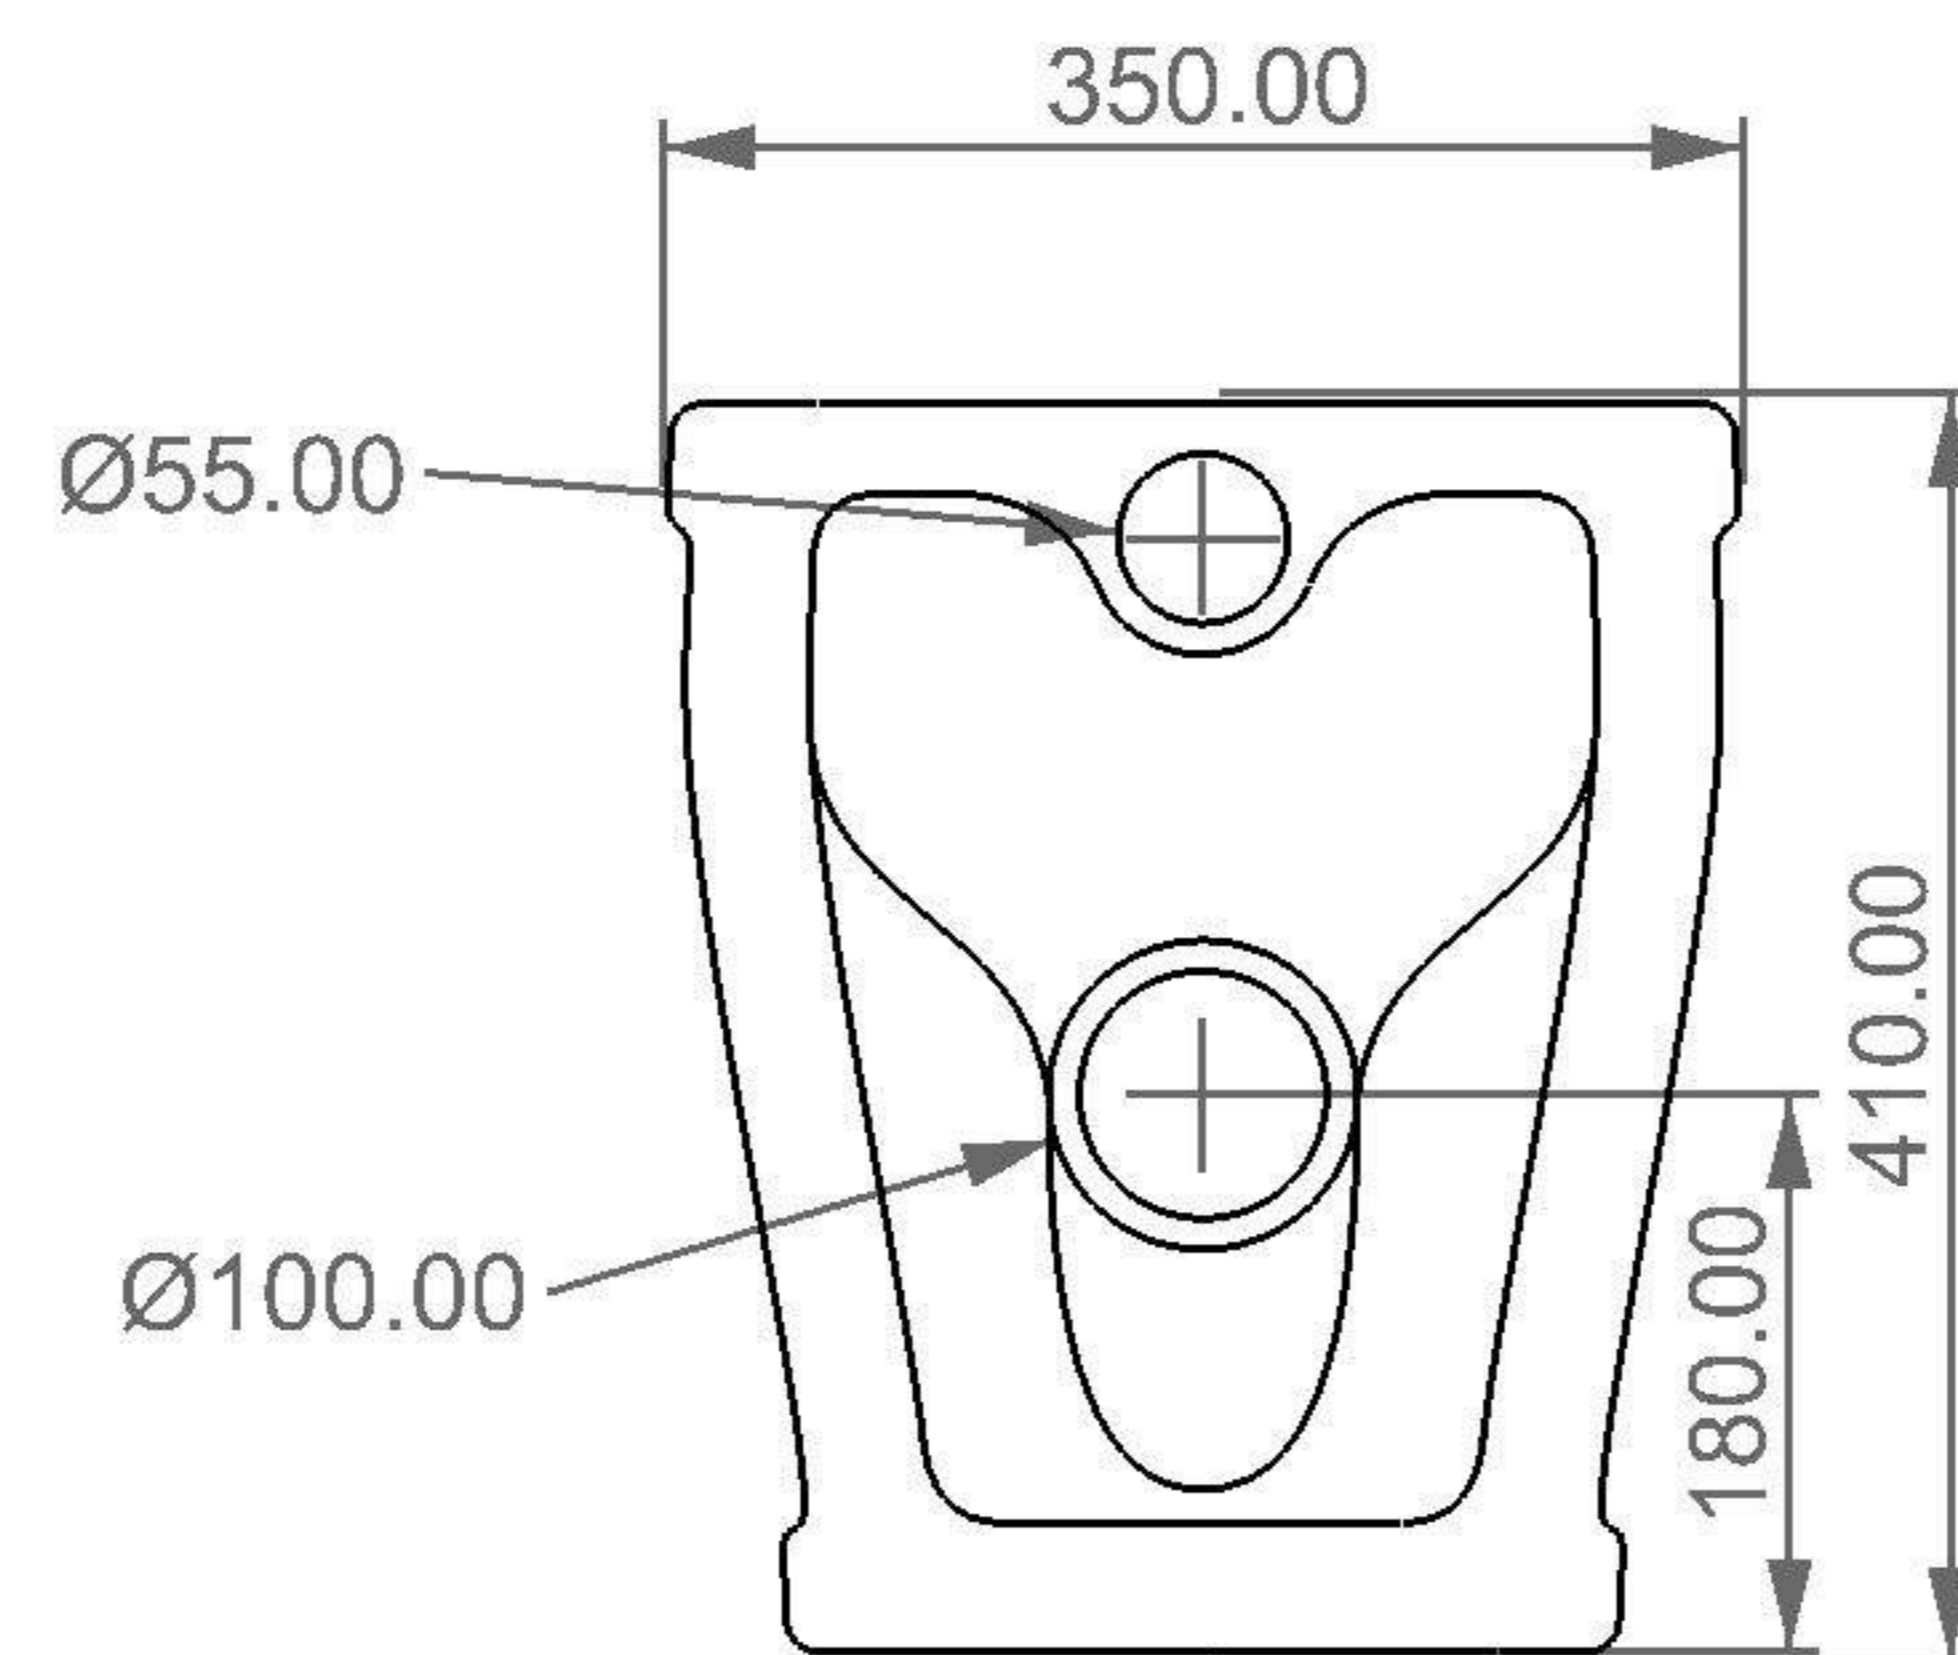

GSG
CERAMIC DESIGN

wc terra TIME
wc back to wall TIME

FRONT

LEFT

TOP

REAR

SECTION

Designation wc terra TIME wc back to wall TIME	
Scale 1:10	This drawing including the respective data may neither be duplicated nor modified nor altered without the consent of GSG Ceramic Design. The use of the data/technical drawings take place at users own risk and under exclusion of any liability of GSG Ceramic Design. The dimensions are not binding; products are subject to changes. Measurement shown may be subjected to small variations or are indicative.
cod. TIWC01	

GSG
CERAMIC DESIGN

bidet terra TIME
bidet back to wall TIME

FRONT

LEFT

TOP

REAR

SECTION

Designation bidet terra TIME bidet back to wall TIME	GSG CERAMIC DESIGN
Scale 1:10	This drawing including the respective data may neither be duplicated nor modified nor altered without the consent of GSG Ceramic Design. The use of the data/technical drawings take place at users own risk and under exclusion of any liability of GSG Ceramic Design. The dimensions are not binding; products are subject to changes. Measurement shown may be subjected to small variations or are indicative.
cod. TIBI01	