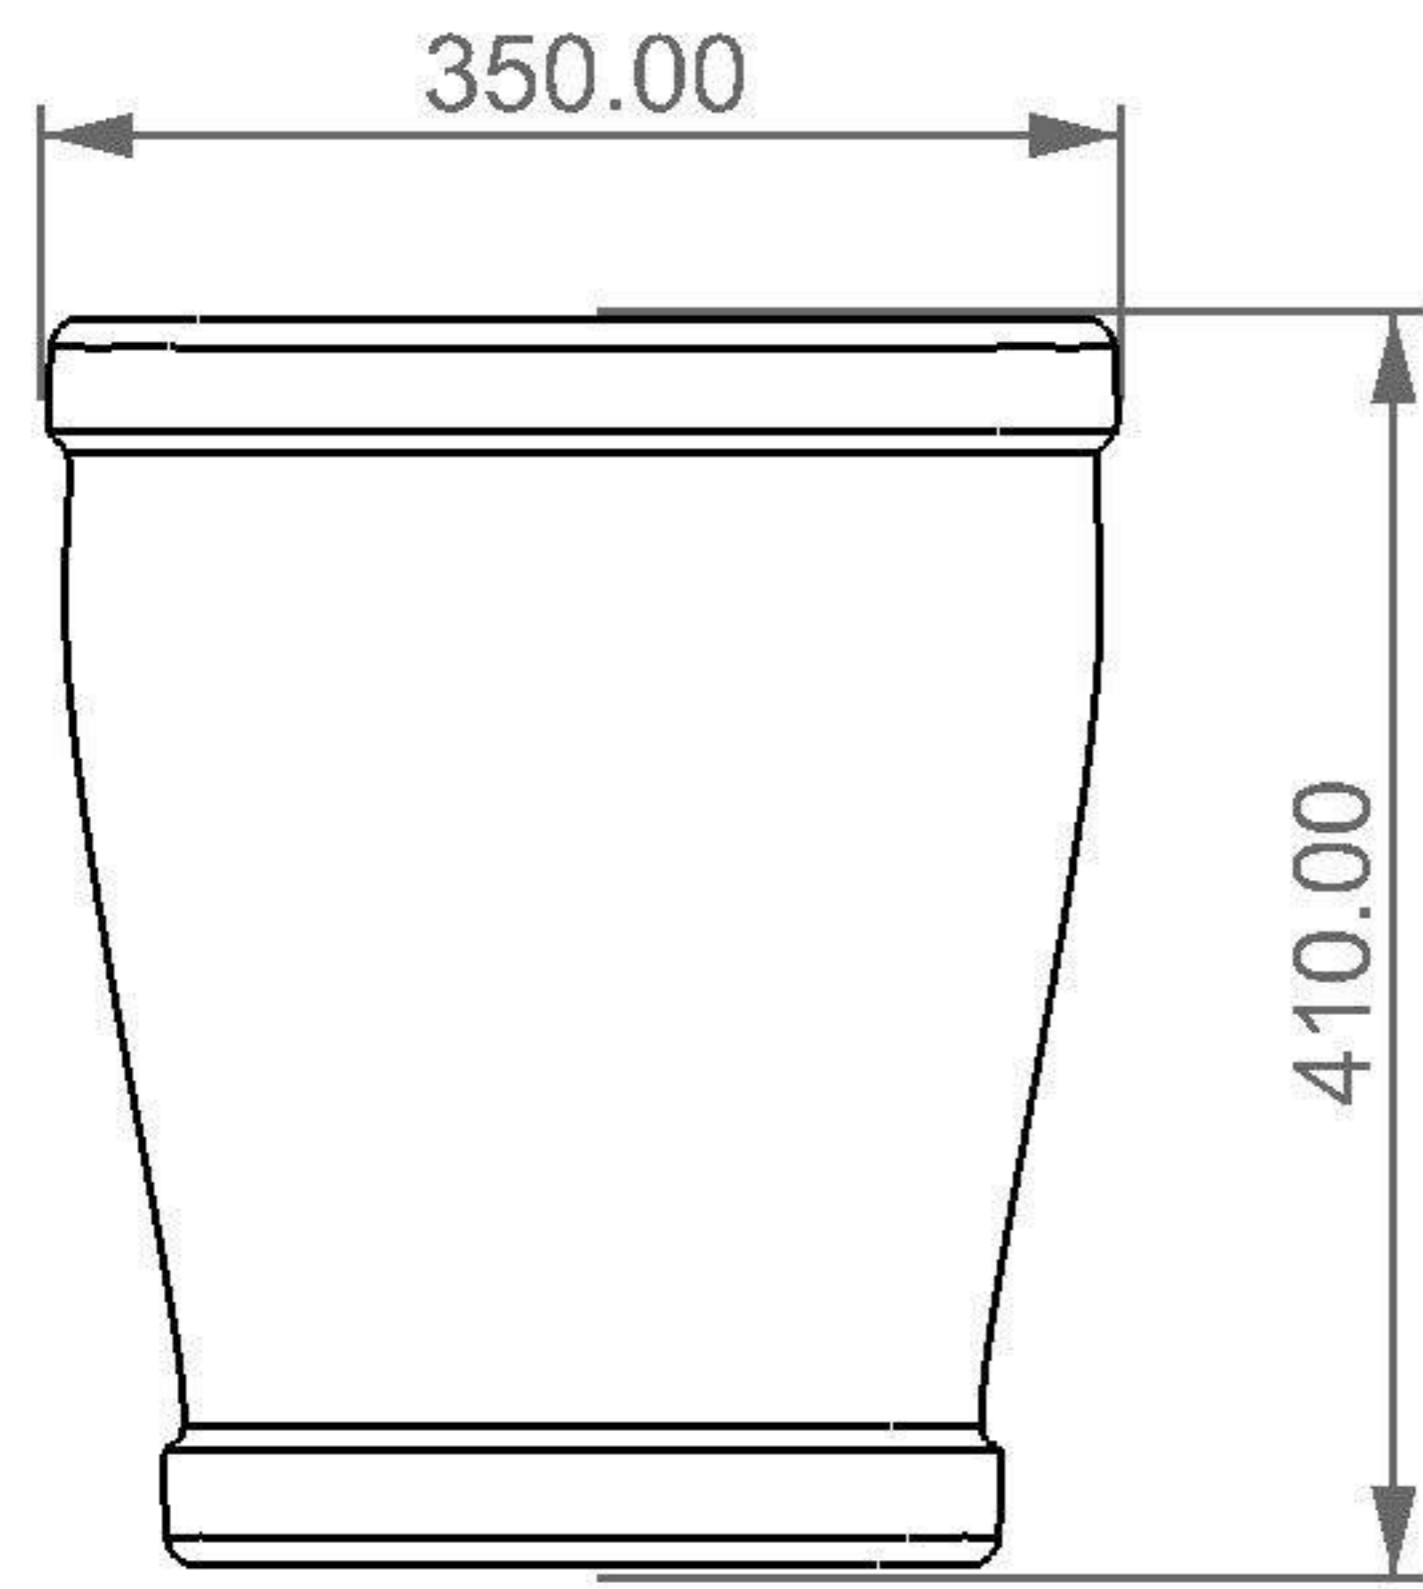

GSG
CERAMIC DESIGN

wc terra TIME
wc back to wall TIME

FRONT

LEFT

TOP

REAR

SECTION

Designation wc terra TIME wc back to wall TIME	
Scale 1:10	This drawing including the respective data may neither be duplicated nor modified nor altered without the consent of GSG Ceramic Design. The use of the data/technical drawings take place at users own risk and under exclusion of any liability of GSG Ceramic Design. The dimensions are not binding; products are subject to changes. Measurement shown may be subjected to small variations or are indicative.
cod. TIWC01	

GSG
CERAMIC DESIGN

bidet terra TIME
bidet back to wall TIME

FRONT

LEFT

TOP

REAR

SECTION

Designation bidet terra TIME bidet back to wall TIME	GSG CERAMIC DESIGN
Scale 1:10	This drawing including the respective data may neither be duplicated nor modified nor altered without the consent of GSG Ceramic Design. The use of the data/technical drawings take place at users own risk and under exclusion of any liability of GSG Ceramic Design. The dimensions are not binding; products are subject to changes. Measurement shown may be subjected to small variations or are indicative.
cod. TIBI01	