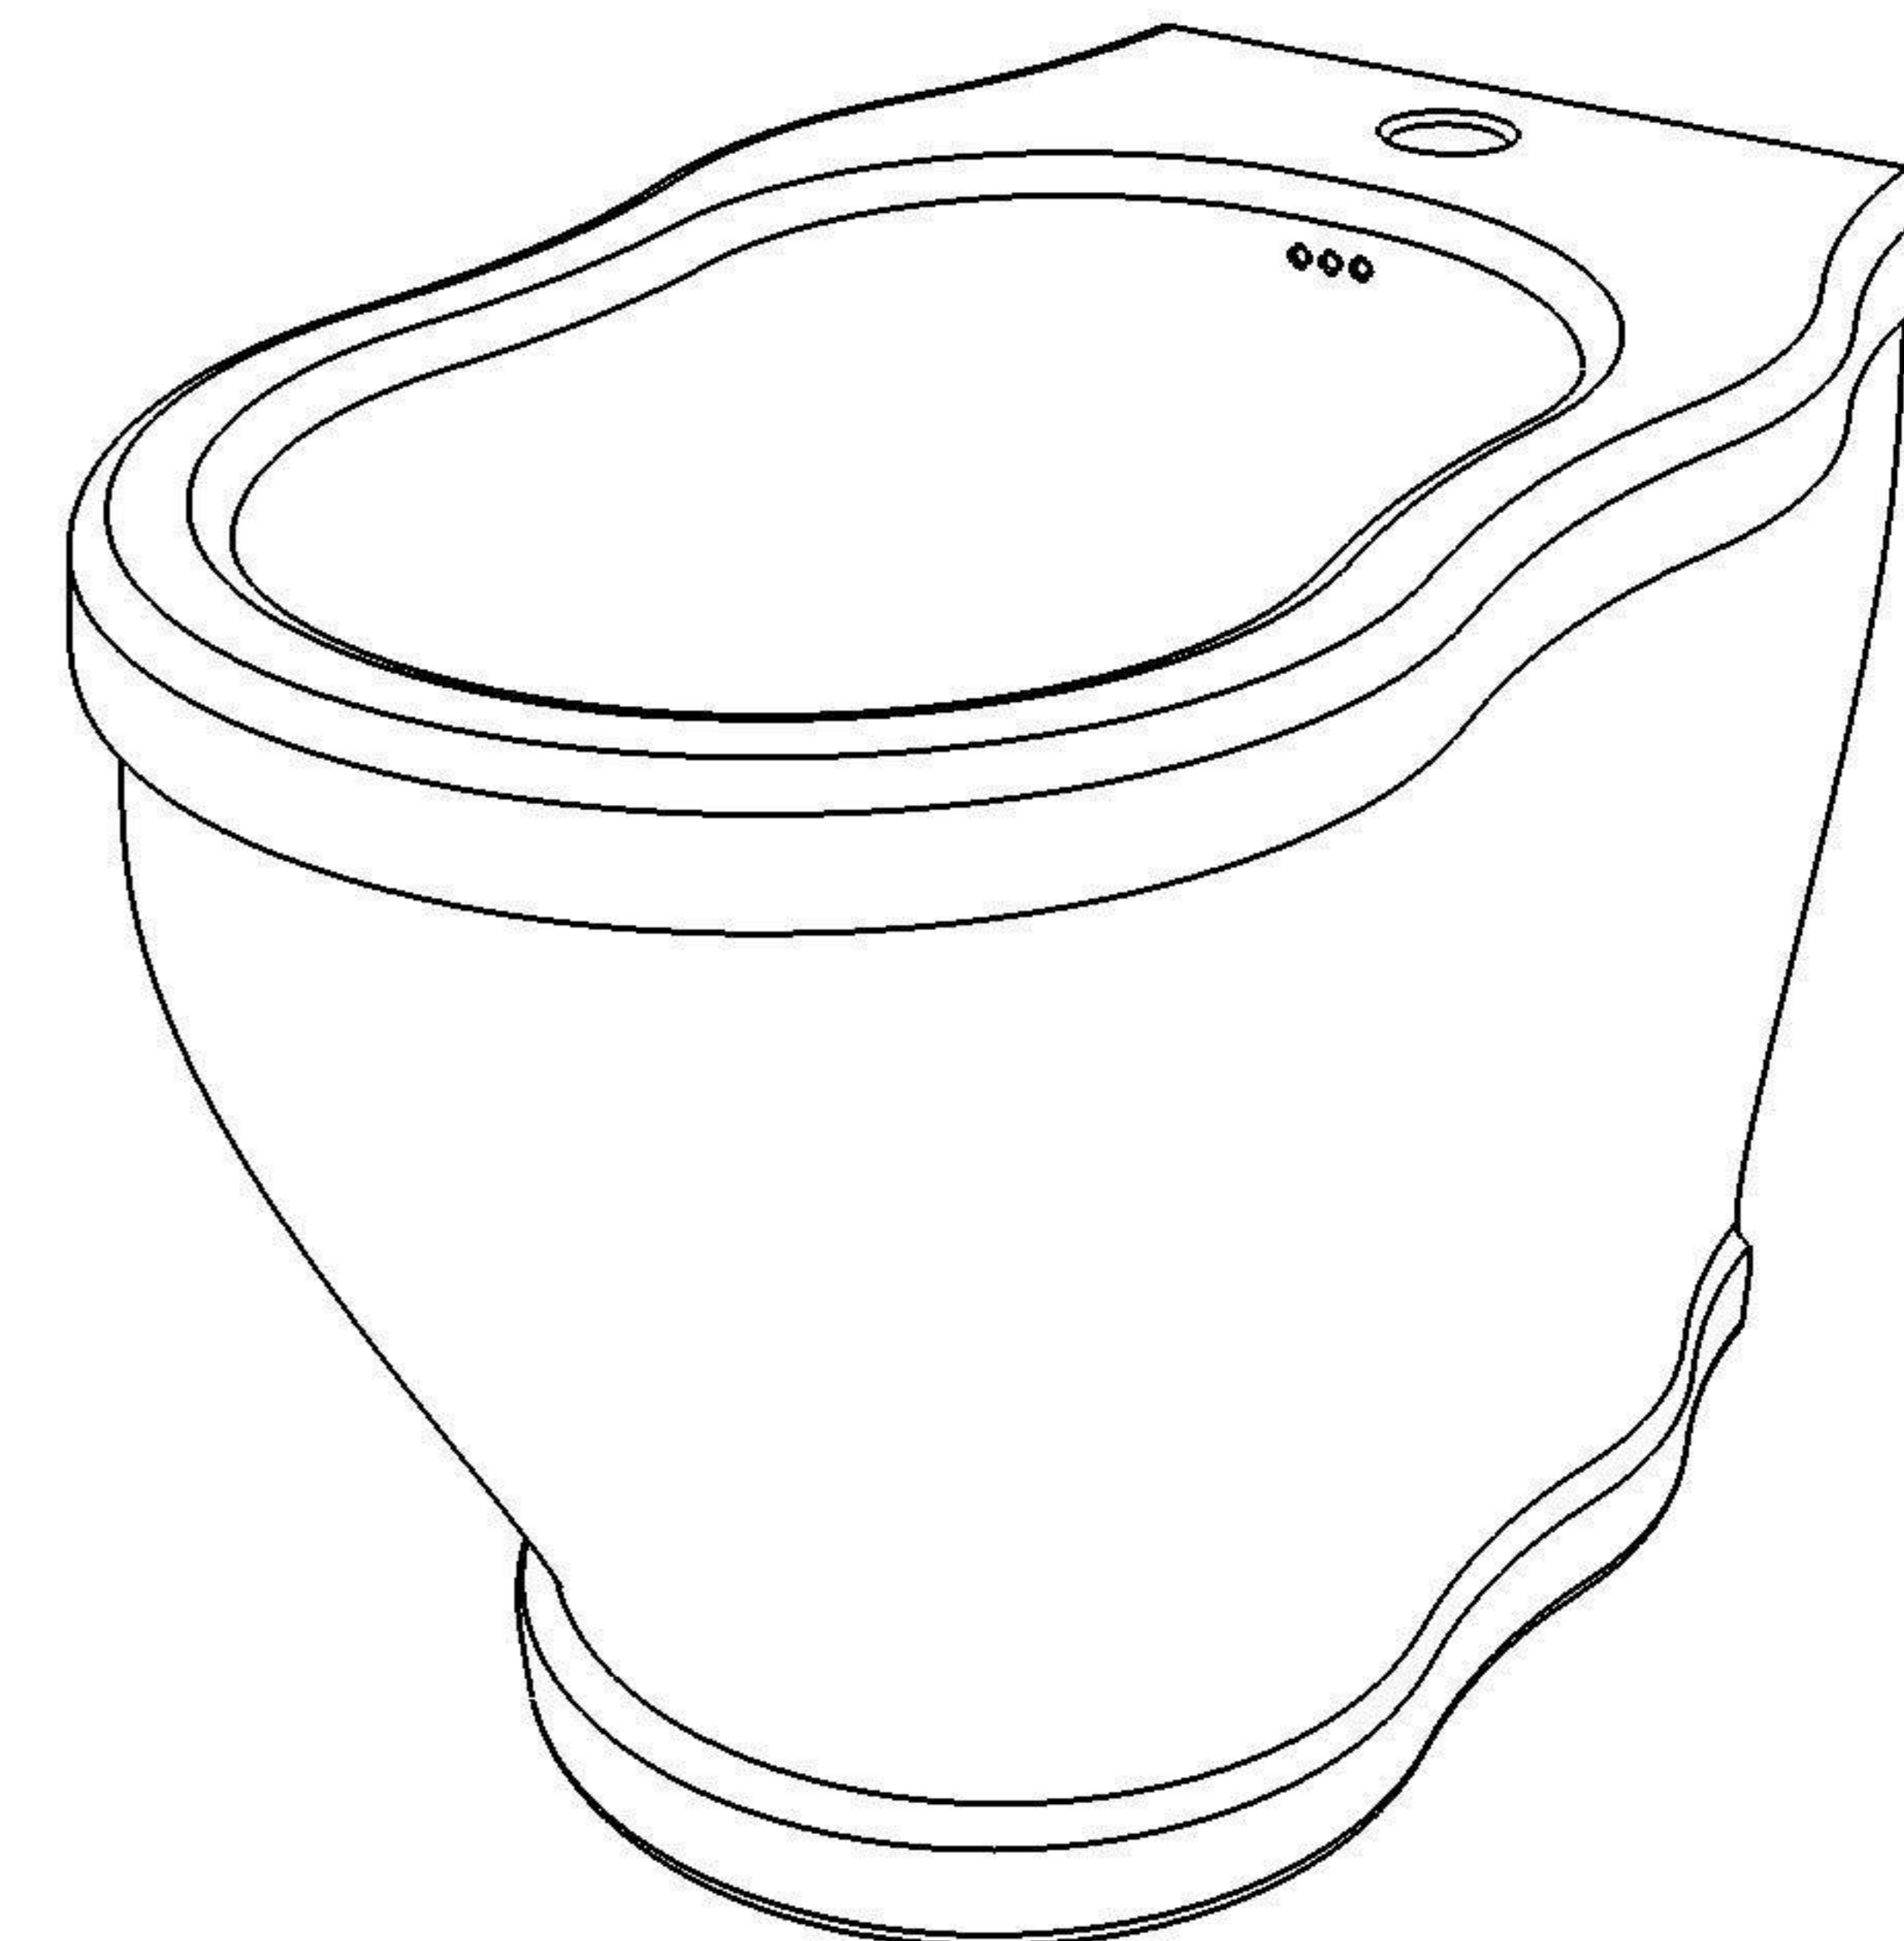

GSG
CERAMIC DESIGN

wc terra TIME
wc back to wall TIME

FRONT

LEFT

TOP

REAR

SECTION

Designation wc terra TIME wc back to wall TIME	
Scale 1:10	This drawing including the respective data may neither be duplicated nor modified nor altered without the consent of GSG Ceramic Design. The use of the data/technical drawings take place at users own risk and under exclusion of any liability of GSG Ceramic Design. The dimensions are not binding; products are subject to changes. Measurement shown may be subjected to small variations or are indicative.
cod. TIWC01	

GSG
CERAMIC DESIGN

bidet terra TIME
bidet back to wall TIME

FRONT

LEFT

TOP

REAR

SECTION

Designation bidet terra TIME bidet back to wall TIME	GSG CERAMIC DESIGN
Scale 1:10	This drawing including the respective data may neither be duplicated nor modified nor altered without the consent of GSG Ceramic Design. The use of the data/technical drawings take place at users own risk and under exclusion of any liability of GSG Ceramic Design. The dimensions are not binding; products are subject to changes. Measurement shown may be subjected to small variations or are indicative.
cod. TIBI01	