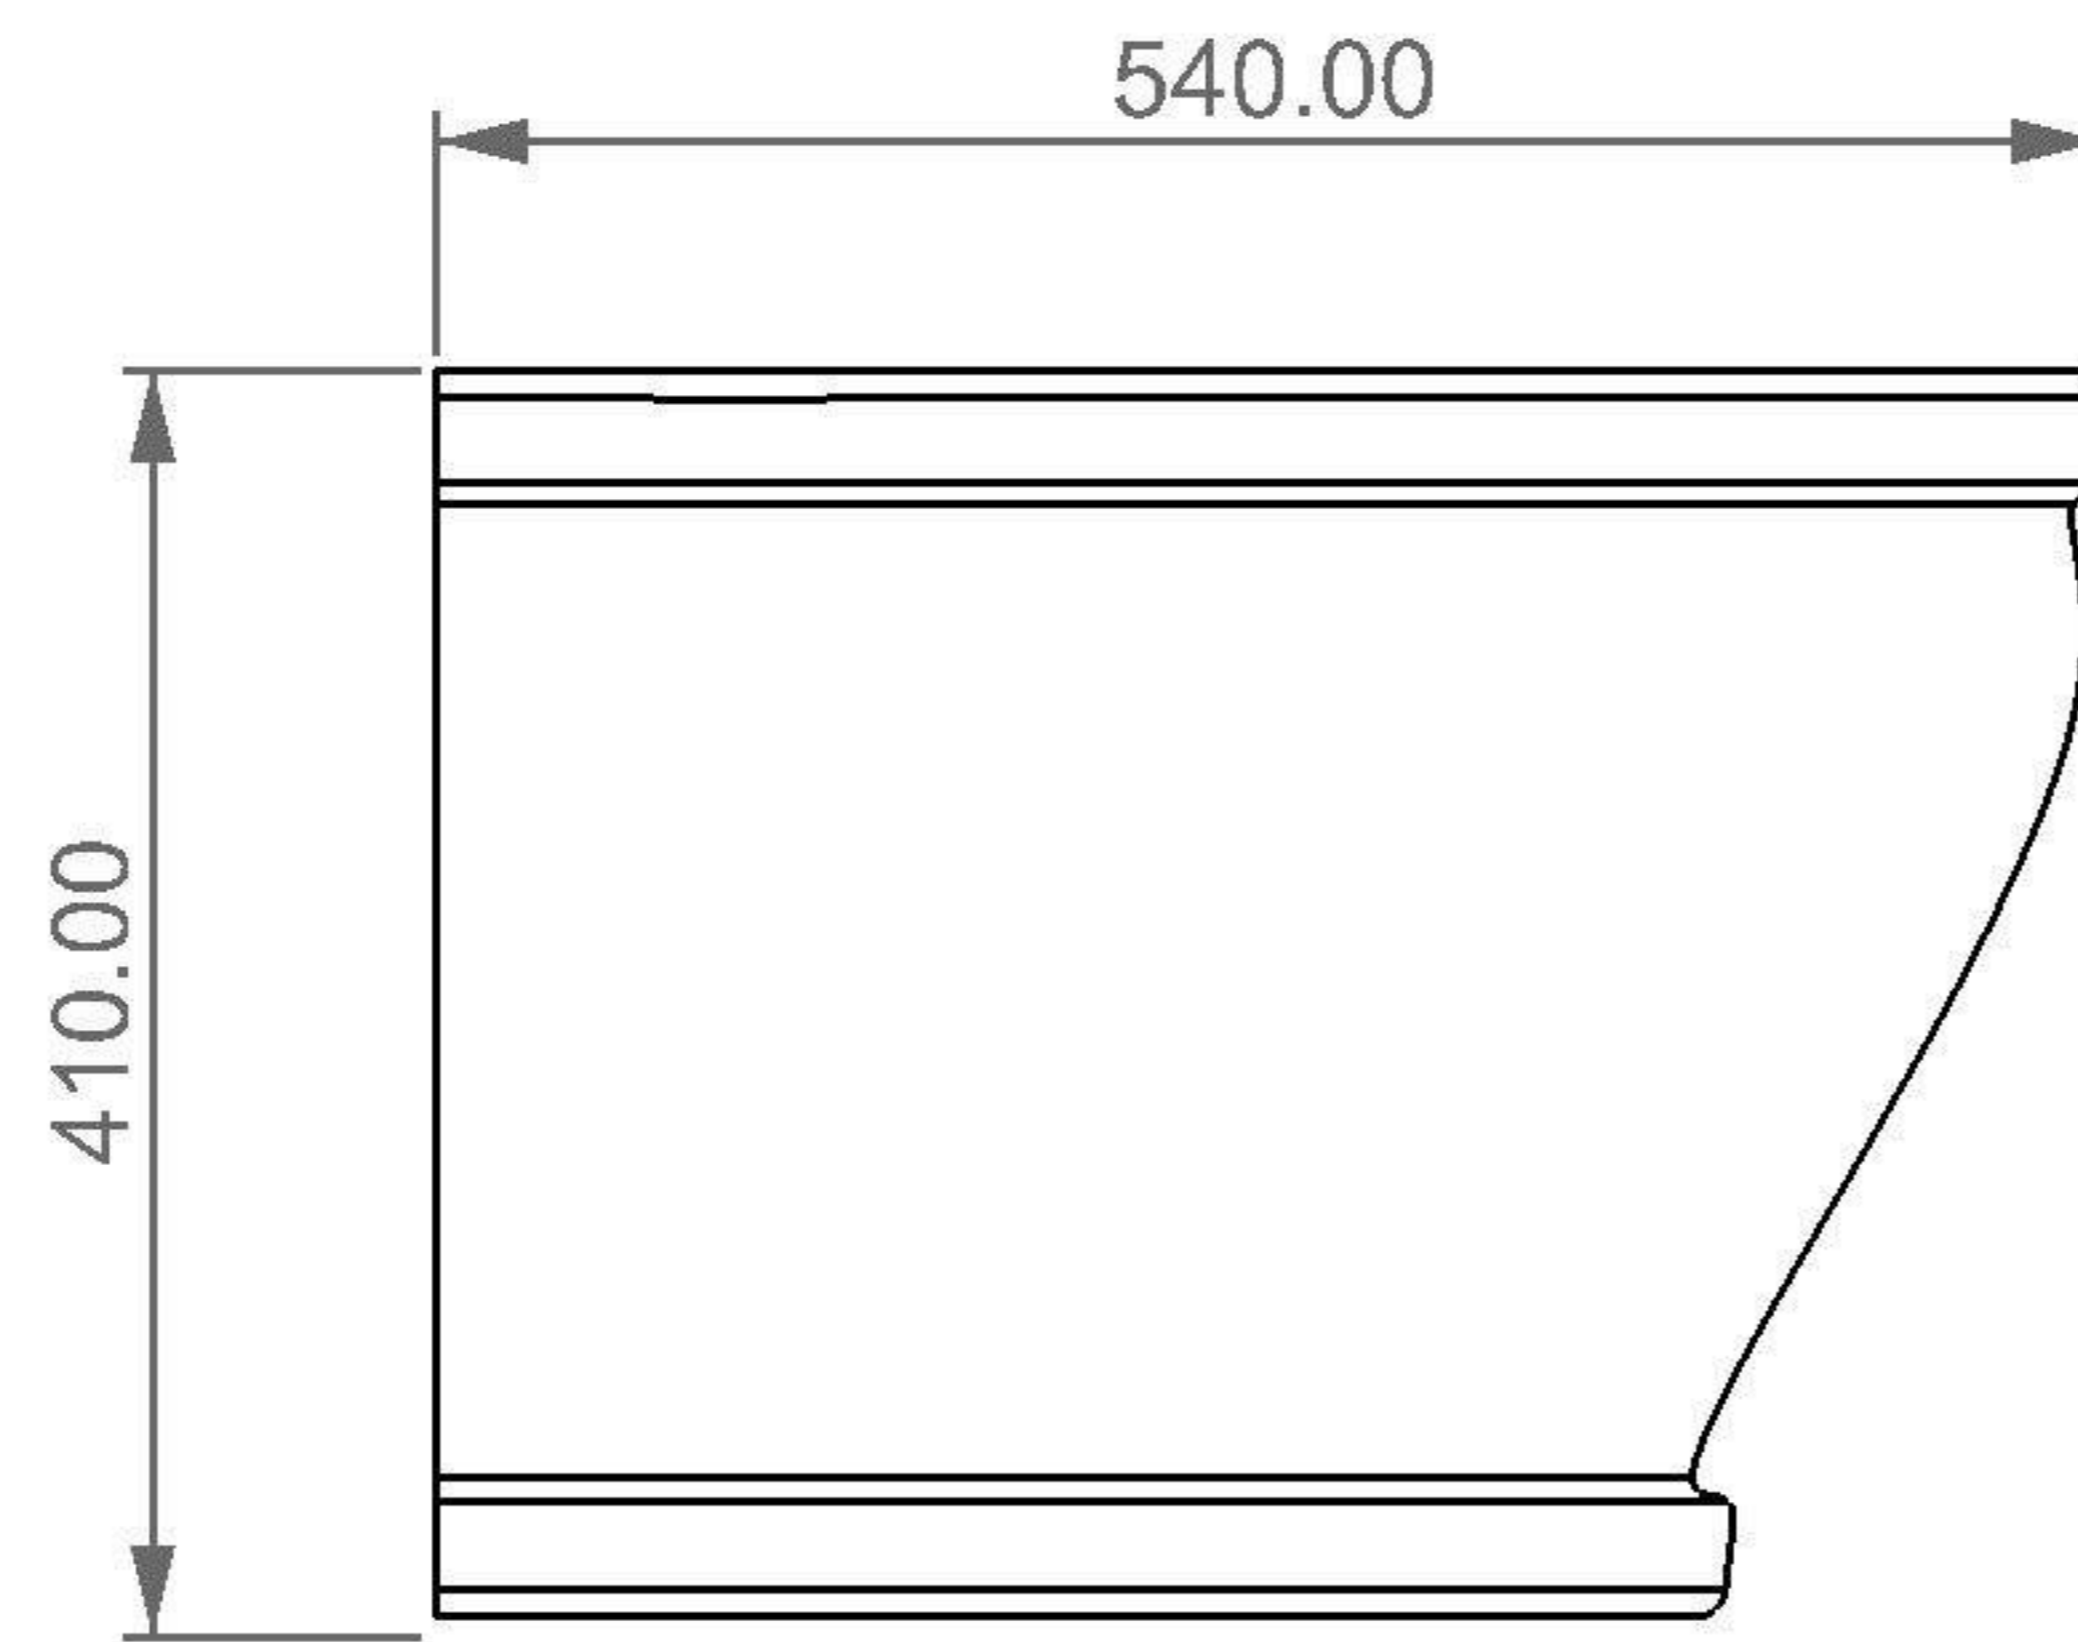

GSG
CERAMIC DESIGN

wc terra TIME
wc back to wall TIME

FRONT

LEFT

TOP

REAR

SECTION

Designation wc terra TIME wc back to wall TIME	
Scale 1:10	This drawing including the respective data may neither be duplicated nor modified nor altered without the consent of GSG Ceramic Design. The use of the data/technical drawings take place at users own risk and under exclusion of any liability of GSG Ceramic Design. The dimensions are not binding; products are subject to changes. Measurement shown may be subjected to small variations or are indicative.
cod. TIWC01	

GSG
CERAMIC DESIGN

bidet terra TIME
bidet back to wall TIME

FRONT

LEFT

TOP

REAR

SECTION

Designation bidet terra TIME bidet back to wall TIME	GSG CERAMIC DESIGN
Scale 1:10	This drawing including the respective data may neither be duplicated nor modified nor altered without the consent of GSG Ceramic Design. The use of the data/technical drawings take place at users own risk and under exclusion of any liability of GSG Ceramic Design. The dimensions are not binding; products are subject to changes. Measurement shown may be subjected to small variations or are indicative.
cod. TIBI01	