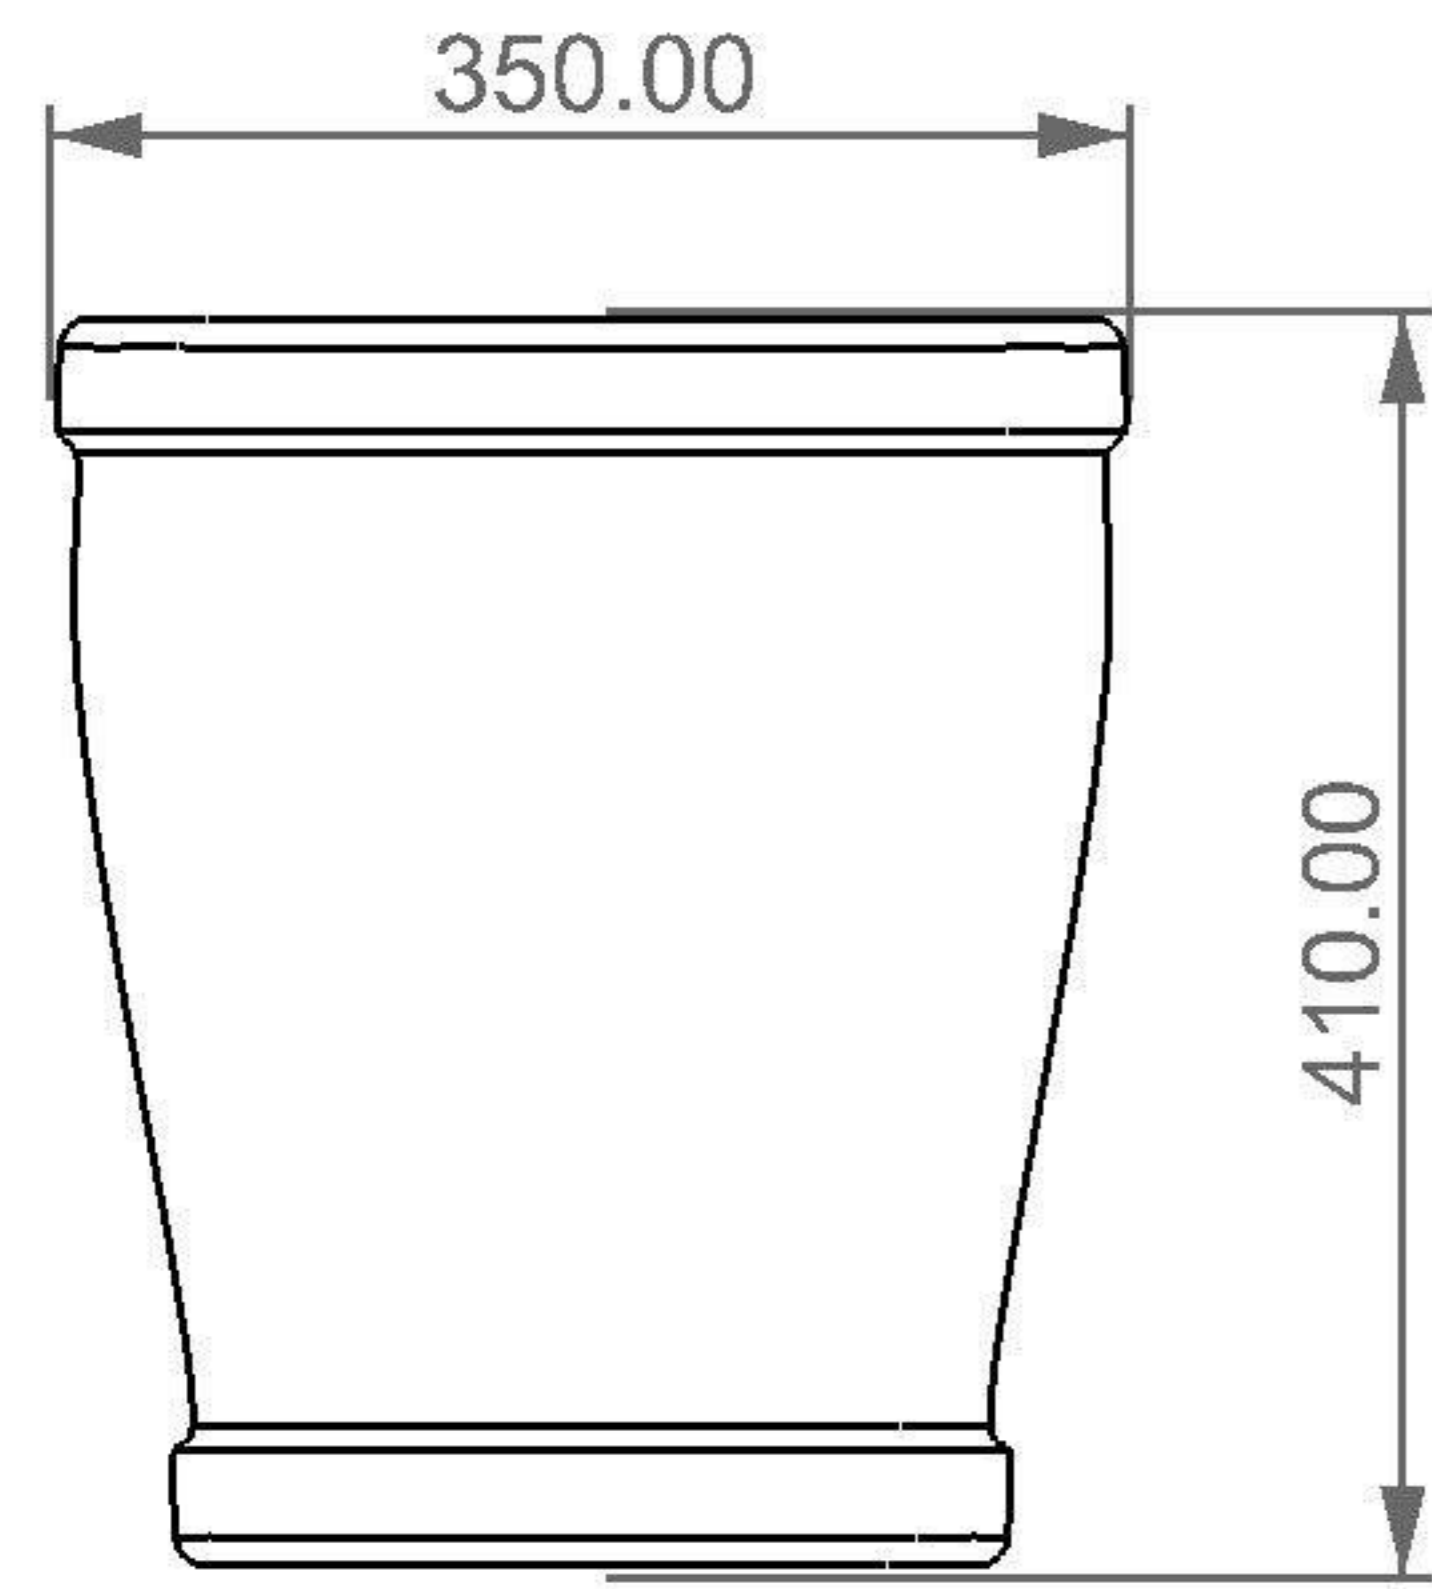

GSG
CERAMIC DESIGN

wc terra TIME
wc back to wall TIME

FRONT

LEFT

TOP

REAR

SECTION

Designation wc terra TIME wc back to wall TIME	
Scale 1:10	This drawing including the respective data may neither be duplicated nor modified nor altered without the consent of GSG Ceramic Design. The use of the data/technical drawings take place at users own risk and under exclusion of any liability of GSG Ceramic Design. The dimensions are not binding; products are subject to changes. Measurement shown may be subjected to small variations or are indicative.
cod. TIWC01	

GSG
CERAMIC DESIGN

bidet terra TIME
bidet back to wall TIME

FRONT

LEFT

TOP

REAR

SECTION

Designation bidet terra TIME bidet back to wall TIME	GSG CERAMIC DESIGN
Scale 1:10	This drawing including the respective data may neither be duplicated nor modified nor altered without the consent of GSG Ceramic Design. The use of the data/technical drawings take place at users own risk and under exclusion of any liability of GSG Ceramic Design. The dimensions are not binding; products are subject to changes. Measurement shown may be subjected to small variations or are indicative.
cod. TIBI01	