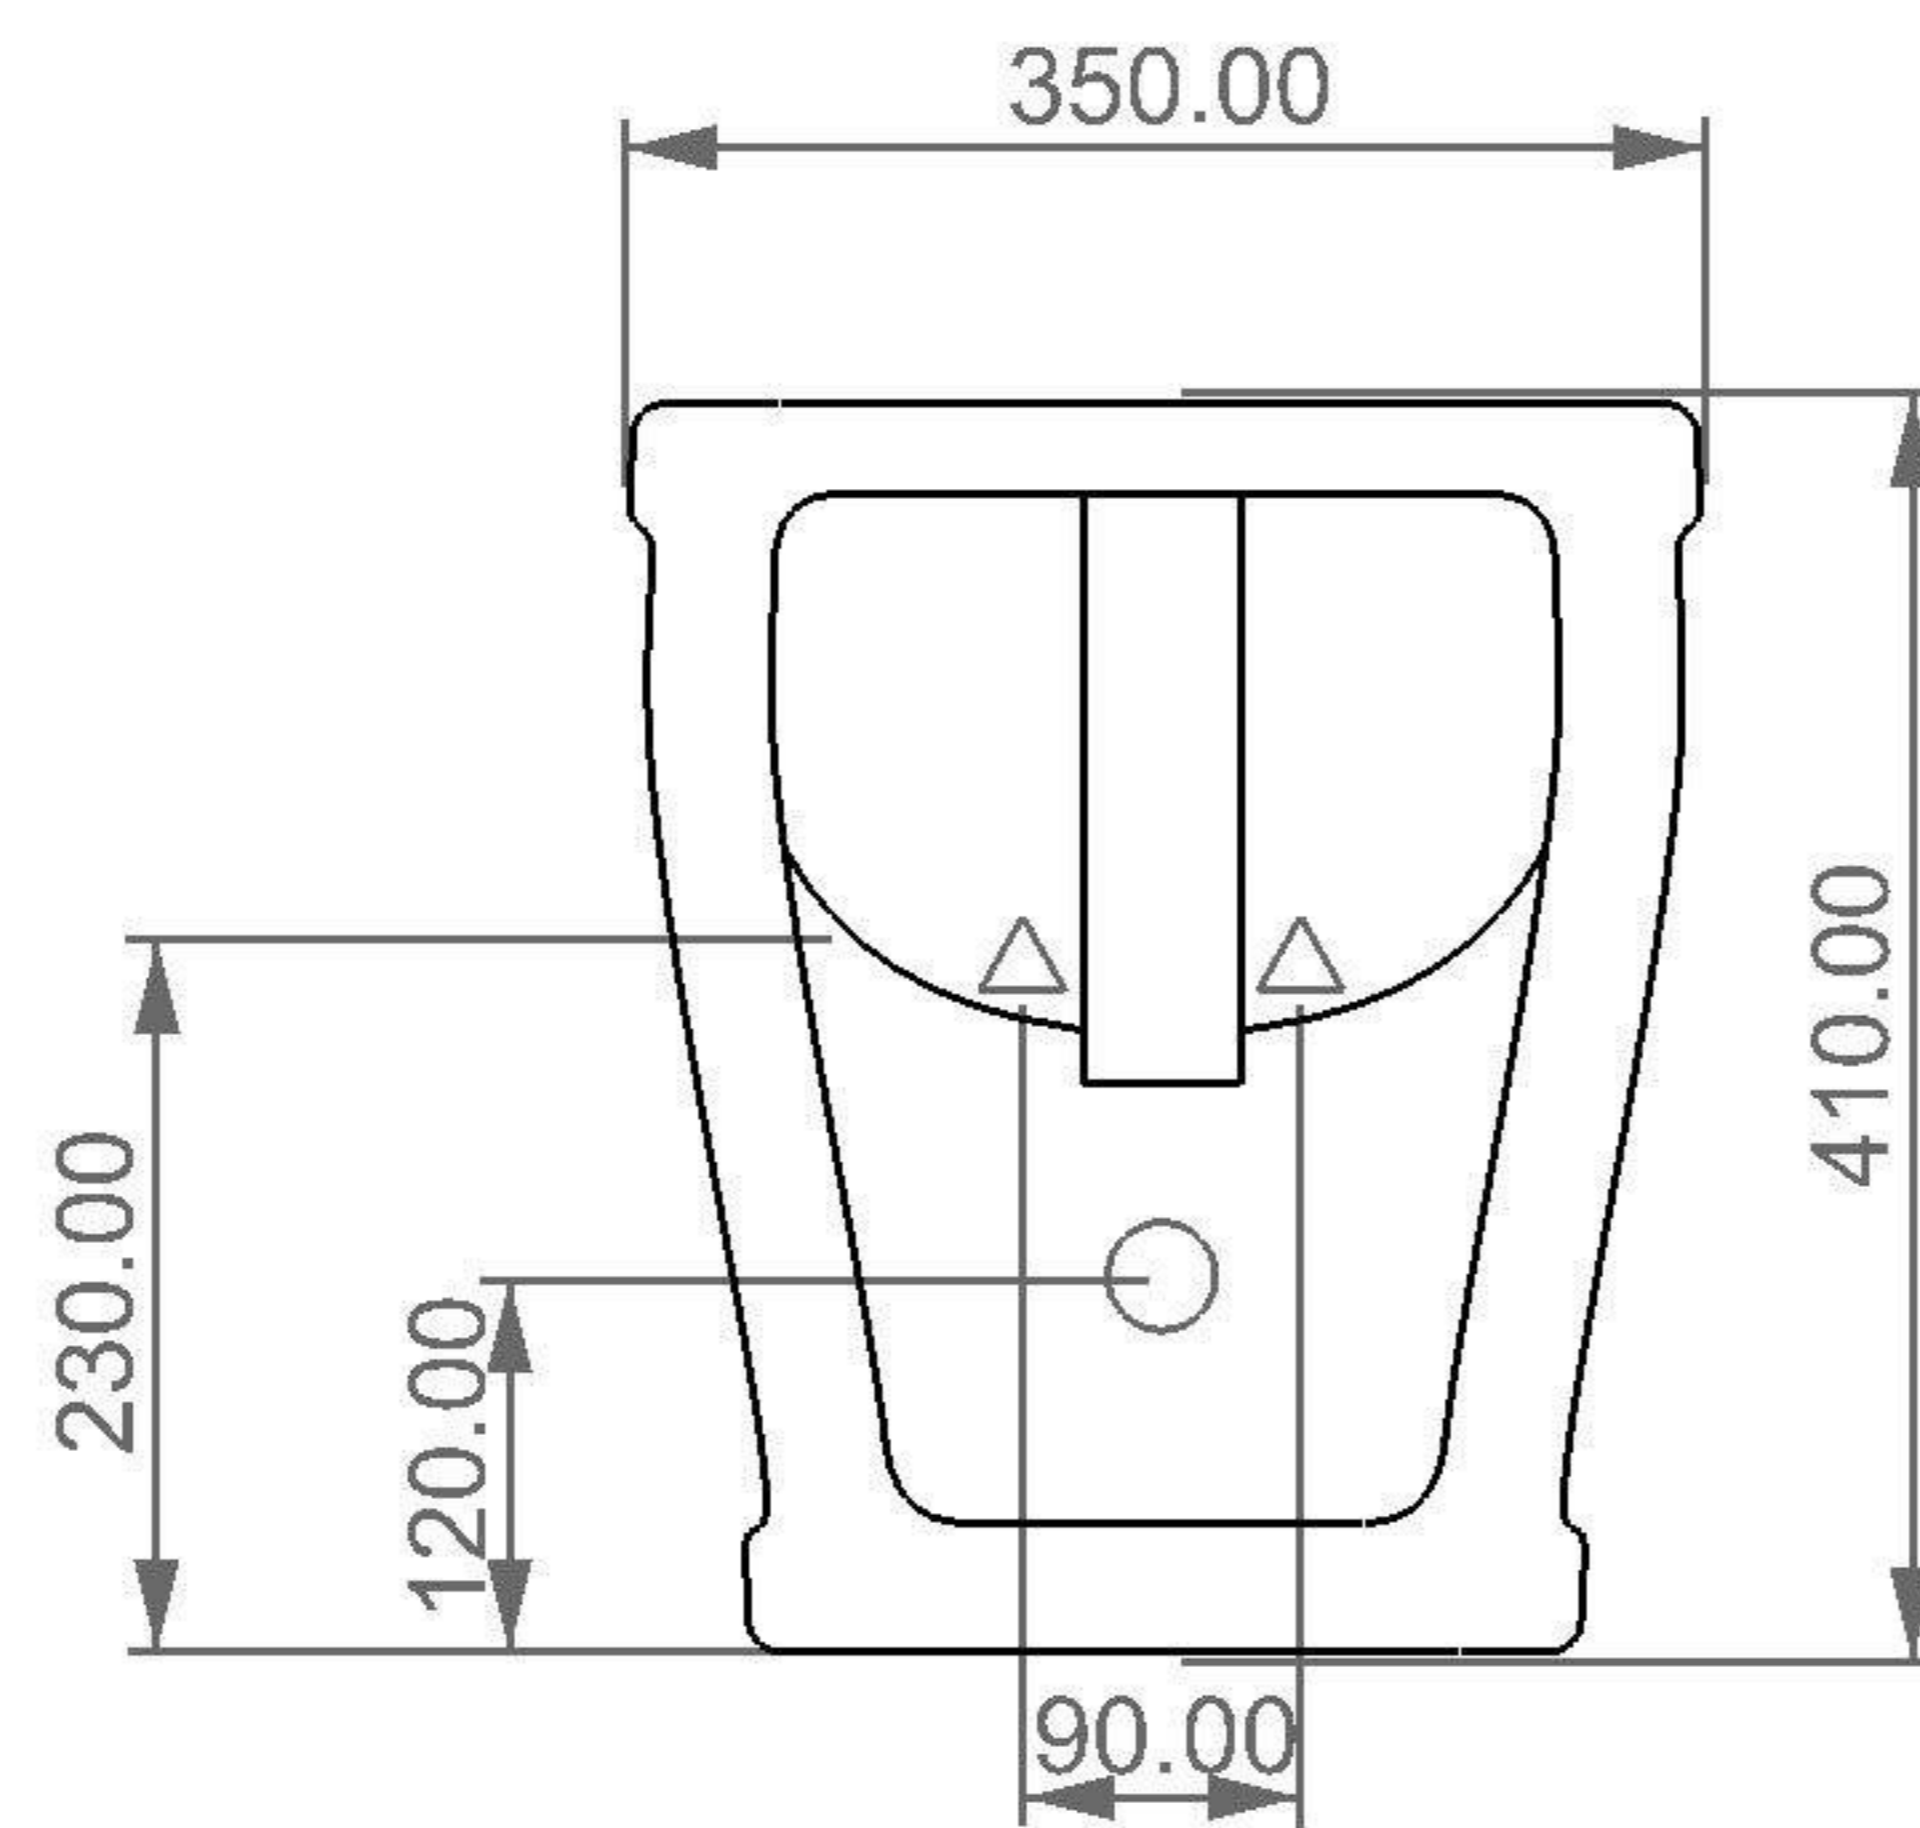

GSG
CERAMIC DESIGN

wc terra TIME
wc back to wall TIME

FRONT

LEFT

TOP

REAR

SECTION

Designation wc terra TIME wc back to wall TIME	
Scale 1:10	This drawing including the respective data may neither be duplicated nor modified nor altered without the consent of GSG Ceramic Design. The use of the data/technical drawings take place at users own risk and under exclusion of any liability of GSG Ceramic Design. The dimensions are not binding; products are subject to changes. Measurement shown may be subjected to small variations or are indicative.
cod. TIWC01	

GSG
CERAMIC DESIGN

bidet terra TIME
bidet back to wall TIME

FRONT

LEFT

TOP

REAR

SECTION

Designation bidet terra TIME bidet back to wall TIME	GSG CERAMIC DESIGN
Scale 1:10	This drawing including the respective data may neither be duplicated nor modified nor altered without the consent of GSG Ceramic Design. The use of the data/technical drawings take place at users own risk and under exclusion of any liability of GSG Ceramic Design. The dimensions are not binding; products are subject to changes. Measurement shown may be subjected to small variations or are indicative.
cod. TIBI01	