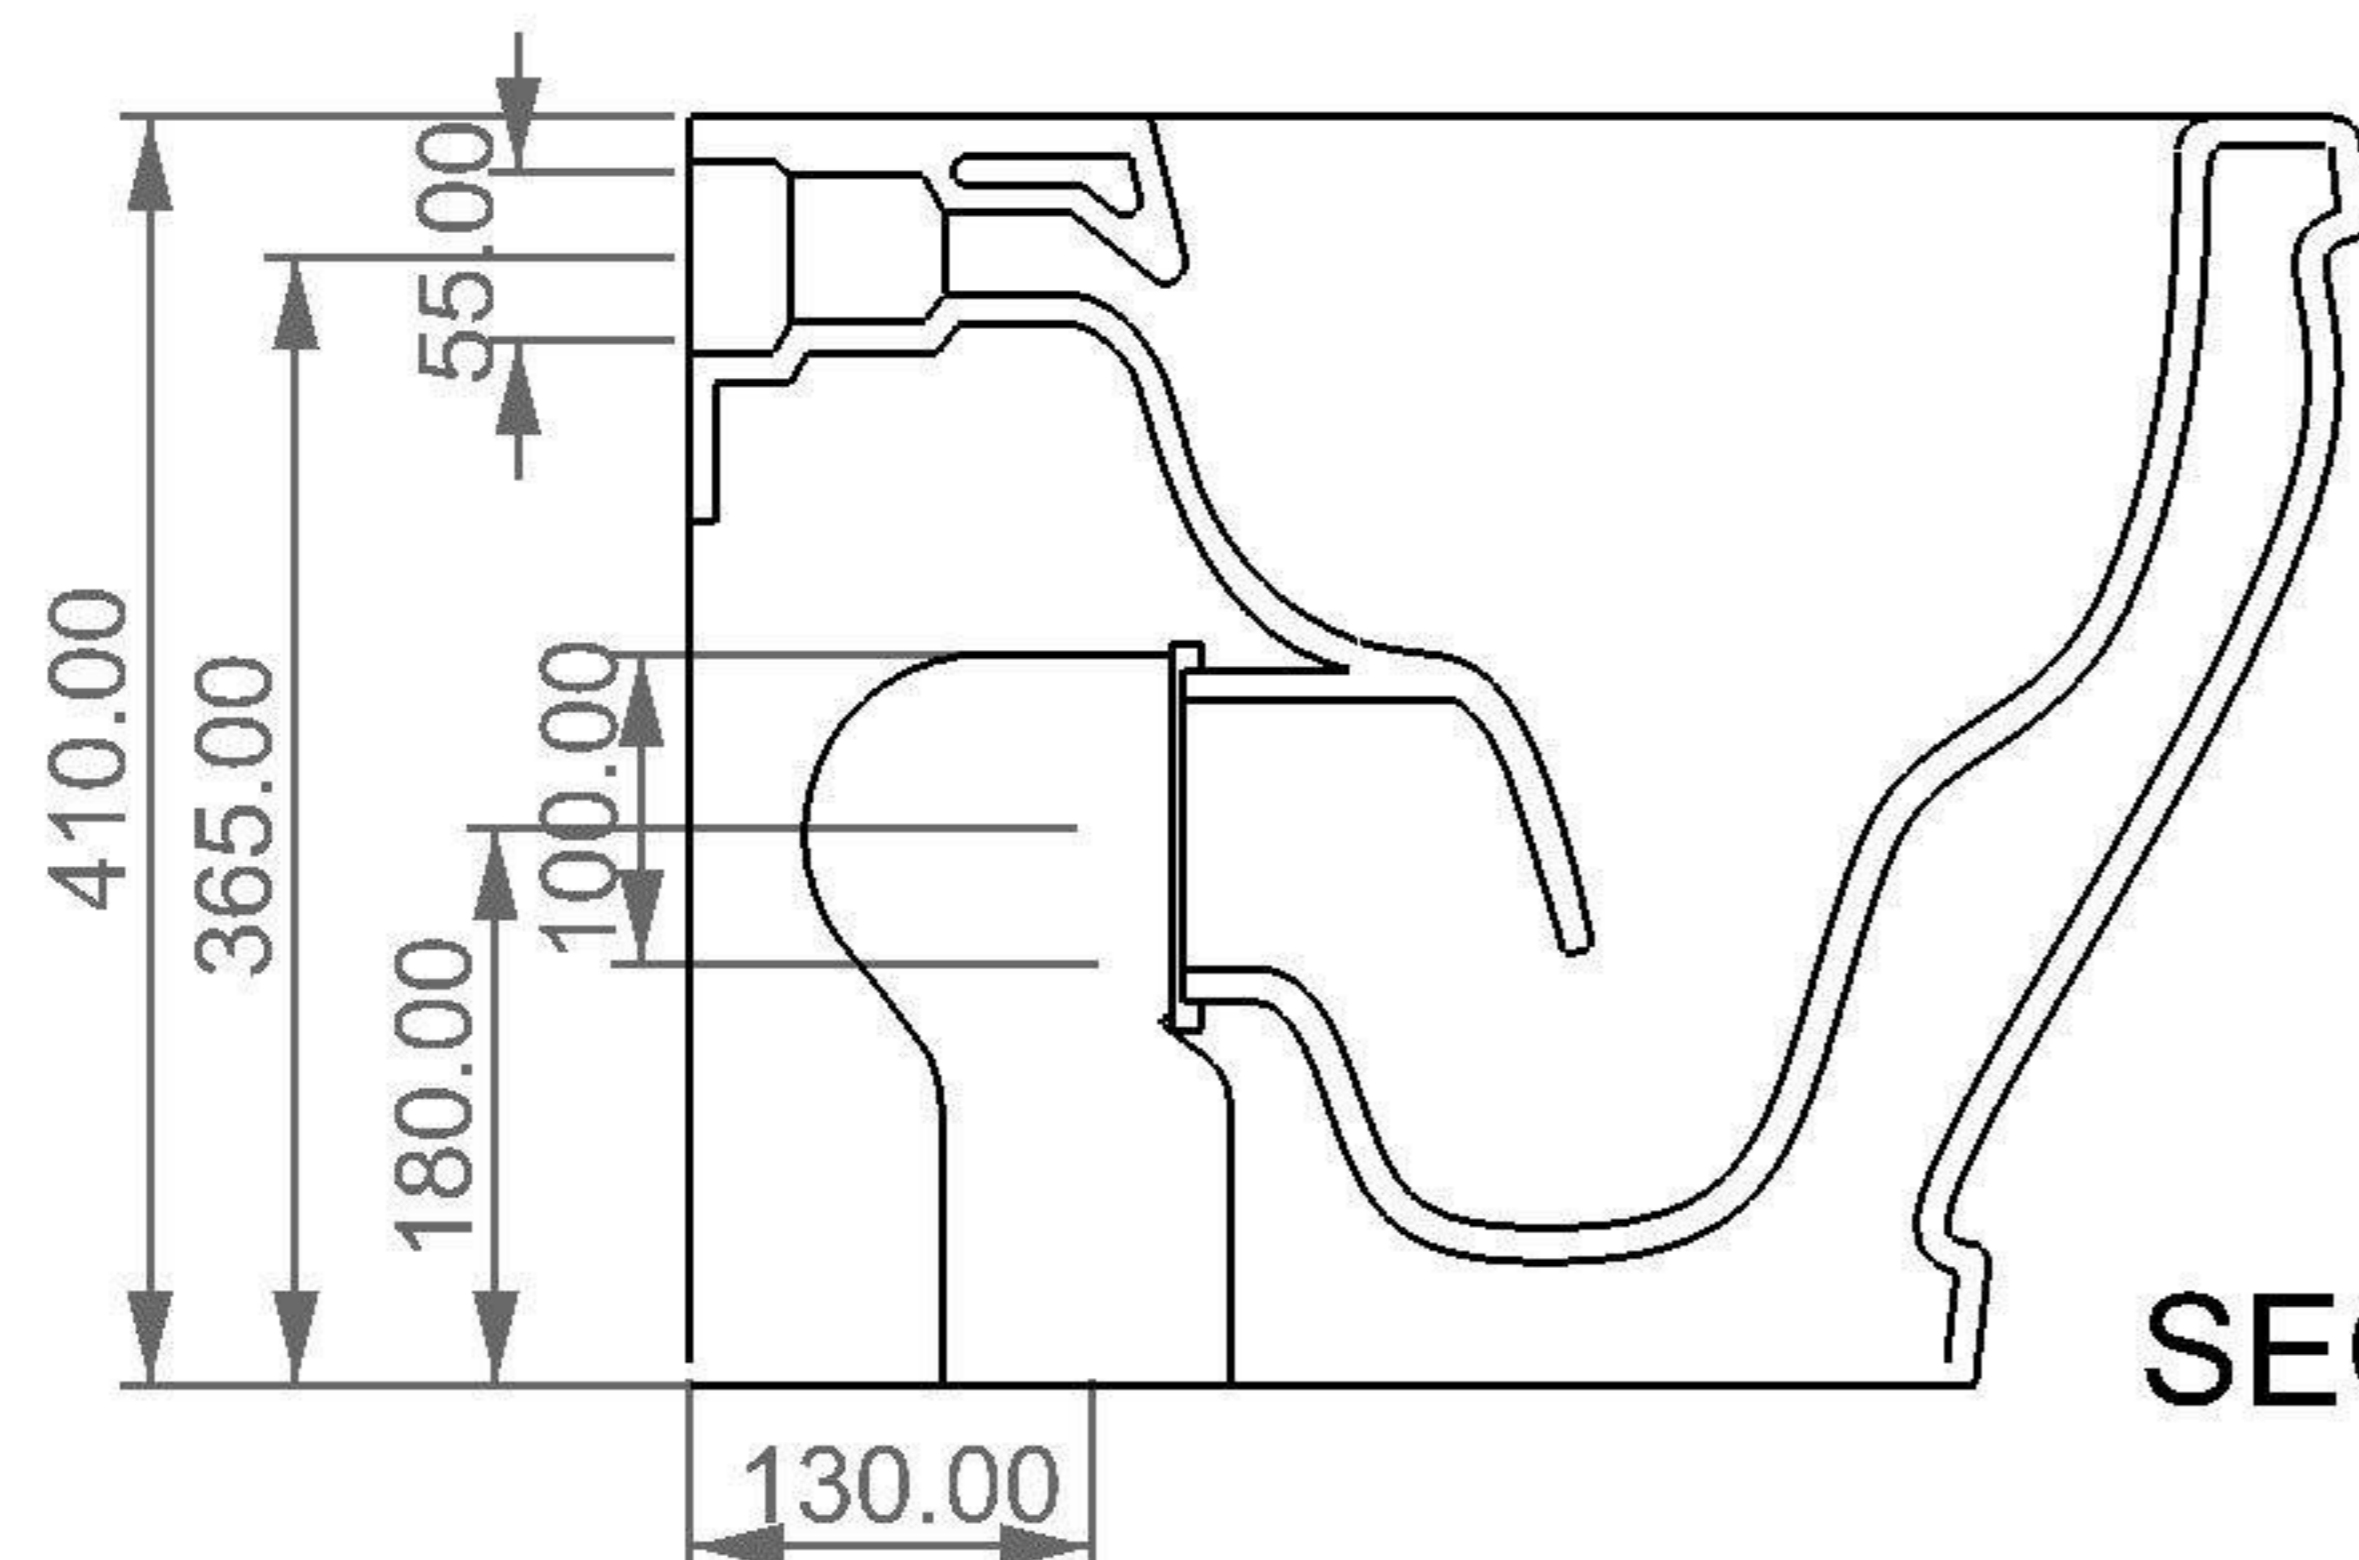

GSG
CERAMIC DESIGN

wc terra TIME
wc back to wall TIME

FRONT

LEFT

TOP

REAR

SECTION

Designation wc terra TIME wc back to wall TIME	
Scale 1:10	This drawing including the respective data may neither be duplicated nor modified nor altered without the consent of GSG Ceramic Design. The use of the data/technical drawings take place at users own risk and under exclusion of any liability of GSG Ceramic Design. The dimensions are not binding; products are subject to changes. Measurement shown may be subjected to small variations or are indicative.
cod. TIWC01	

GSG
CERAMIC DESIGN

bidet terra TIME
bidet back to wall TIME

FRONT

LEFT

TOP

REAR

SECTION

Designation bidet terra TIME bidet back to wall TIME	GSG CERAMIC DESIGN
Scale 1:10	This drawing including the respective data may neither be duplicated nor modified nor altered without the consent of GSG Ceramic Design. The use of the data/technical drawings take place at users own risk and under exclusion of any liability of GSG Ceramic Design. The dimensions are not binding; products are subject to changes. Measurement shown may be subjected to small variations or are indicative.
cod. TIBI01	